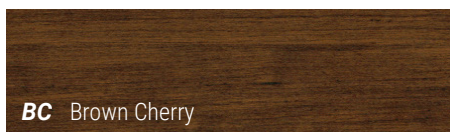

# Available finishes

3 colors available for all furniture base:

9 colors available for all components other than the base:

- All surfaces
- Open Hutch
- Front of the surface unit

3 colors available for all metal components: