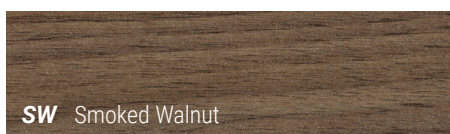

# Available finishes

3 colors available for all furniture base:

9 colors available for all components other than the base:

- All surfaces
- Open Hutch
- Front of the surface unit

3 colors available for all metal components: