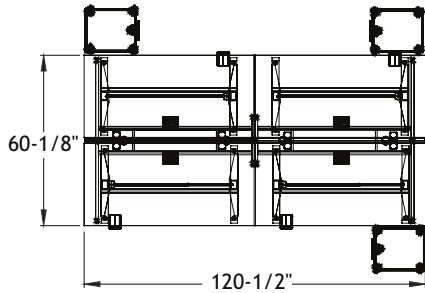

Typical Layouts

elevation-c003

Laminate: Storm
 Metal: Satin Nickel
 Fabric: Momentum Textiles - Odyssey Captain

Note: Fabrics are specified for informational purpose only and may be of different grades. Typical pricing is based on grade 2 fabric.

ITEM	QTY	CODE	DESCRIPTION	LIST PRICE \$	TOTAL \$
A	1	EL 3060 LPMDOF SN NGR	Double rectangular desk with laminate panel leg 30" x 60" x 27"/47"H	2 002	2 002
	1	[PGRR]	Option - Leg grommet	0	0
	1	[MH3D C]	Option - Connectivity unit - 1 power and 2 USB chargers	364	364
B	1	EL 3060 LPDMFO SN NGR	Double rectangular desk with laminate panel leg 30" x 60" x 27"/47"H	2 002	2 002
	1	[MH3D C]	Option - Connectivity unit - 1 power and 2 USB chargers	364	364
C	1	EL 3060 LPMDFO SN NGR	Double rectangular desk with laminate panel leg 30" x 60" x 27"/47"H	2 002	2 002
	1	[PGRL]	Option - Leg grommet	0	0
	1	[MH3D C]	Option - Connectivity unit - 1 power and 2 USB chargers	364	364
D	1	EL 3060 LPDMOF SN NGR	Double rectangular desk with laminate panel leg 30" x 60" x 27"/47"H	2 002	2 002
	1	[MH3D C]	Option - Connectivity unit - 1 power and 2 USB chargers	364	364
E	3	LV 18LS MOBD	Mobile pedestal - Letter size	1 941	5 823
	3	[CF]	Option - Cushion full - Grade 2	644	1 932
F	4	LV 1560 UBS SN	Tackboard 15"H x 60" - Grade 2	474	1 896
				TOTAL:	19 115
				Price per individual desk	4 779
Electrical Accessories					
	1	84 SB2 120	Starter cable with hardwire, 120" long	246	246
	2	PW84	Mounting bracket with power block, 8 simplex / 4 circuit	347	694
	1	84 FF 60	Junction cable, 60" long	174	174
	4	WF36	Fabric sleeve for wires - Grade 2	176	704
	1	8SR	Simplex removal tool	5	5
				TOTAL:	1 823