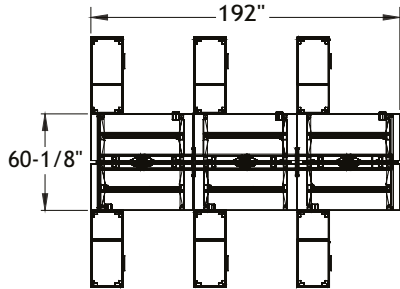

Typical Layouts

elevation-c004

Laminates: Tundra and Polar White
 Metal : Satin Nickel
 Fabric: Momentum Textiles - Infinity Rinse

Note: Fabrics are specified for informational purpose only and may be of different grades. Typical pricing is based on grade 2 fabric.

ITEM	QTY	CODE	DESCRIPTION	LIST PRICE \$	TOTAL \$
A	1	EL 3064 LPMDOF SN NGR	Double rectangular desk with laminate panel leg 30" x 64" x 27"/47"H	2 011	2 011
	1	[WAVC]	Option - Cutout for wires	24	24
B	1	EL 3064 LPMDFF SN NGR	Double rectangular desk with laminate panel leg 30" x 64" x 27"/47"H	1 972	1 972
	1	[WAVC]	Option - Cutout for wires	24	24
C	1	EL 3064 LPMDFO SN NGR	Double rectangular desk with laminate panel leg 30" x 64" x 27"/47"H	2 011	2 011
	1	[WAVC]	Option - Cutout for wires	24	24
D	1	EL 3064 LPDMFO SN NGR	Double rectangular desk with laminate panel leg 30" x 64" x 27"/47"H	2 011	2 011
	1	[WAVC]	Option - Cutout for wires	24	24
E	1	EL 3064 LPDMFF SN NGR	Double rectangular desk with laminate panel leg 30" x 64" x 27"/47"H	1 972	1 972
	1	[WAVC]	Option - Cutout for wires	24	24
F	1	EL 3064 LPDMOF SN NGR	Double rectangular desk with laminate panel leg 30" x 64" x 27"/47"H	2 011	2 011
	1	[WAVC]	Option - Cutout for wires	24	24