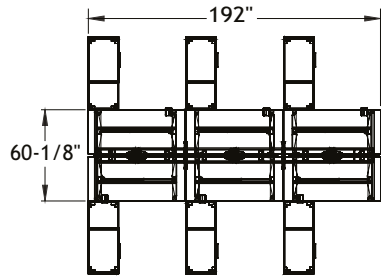

Typical Layouts

(continued)

elevation-c004

Laminates: Tundra and Polar White
Metal : Satin Nickel
Fabric: Momentum Textiles - Infinity Rinse

Note: Fabrics are specified for informational purpose only and may be of different grades. Typical pricing is based on grade 2 fabric.

ITEM	QTY	CODE	DESCRIPTION	LIST PRICE $	TOTAL $
	3	LV 2048 OK25 SN	High pedestal 20" x 48" x 25"H	2 253	6 759
G	3	[CR]	Option - Right Cushion - Grade 2	952	2 856
	3	[LKSN]	Option - Lock	40	120
	3	LV 2048 KO25 SN	High pedestal 20" x 48" x 25"H	2 253	6 759
H	3	[CL]	Option - Left cushion - Grade 2	952	2 856
	3	[LKSN]	Option - Lock	40	120
I	6	LV 1560 UBS SN	Tackboard 15"H x 60" - Grade 2	474	2 844
				TOTAL:	34 446
				Price per individual desk	5 741
Electrical Accessories					
	1	84 SB2 120	Starter cable with hardwire, 120" long	246	246
	3	PW84	Mounting bracket with power block, 8 simplex / 4 circuit	347	1 041
	2	84 FF 60	Junction cable, 60" long	174	348
	6	WF36	Fabric sleeve for wires - Grade 2	176	1 056
	1	8SR	Simplex removal tool	5	5
				TOTAL:	2 696
J	1	LK 4272 TAC29	Collaboration Table 42" x 72" x 29"H	1 441	1 441
K	4	LEO 18	Circular bench 18" - Grade 2	691	2 764
				TOTAL:	4 205