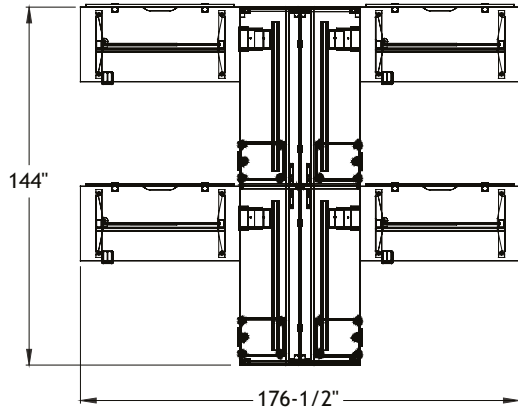

Typical Layouts

elevation-c006

Laminate: Coastal Pear
Metal : Satin Nickel
Fabric: Mayer Fabrics - Fedora Indigo

Note: Fabrics are specified for informational purpose only and may be of different grades. Typical pricing is based on grade 2 fabric.