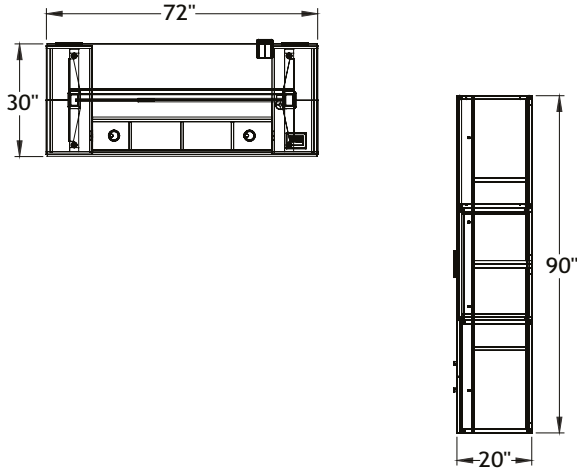

Typical Layouts

elevation-c007b

Laminate: Haze  
Metal: Satin Nickel  
Glass: Metallic Grey

ITEM	QTY	CODE	DESCRIPTION	LIST PRICE \$	TOTAL \$
	1	EL 3072 LBSFF SN NGR	Rectangular desk with laminate boxed leg 30" x 72" x 27"/47"H	3 123	3 123
A	1	[PM]	Option - Modesty 10"H	0	0
	1	[MH3D L]	Option - Connectivity unit - 1 power and 2 USB ports	364	364
	1	[DLR]	Option - Left and right drawer	179	179
	B	1	ML BBL 203029	Bookcase 20" x 30" x 29"H	657
C	1	ML CL 20302	Lateral filing cabinet 20" x 30" x 29"H	1 003	1 003
D	1	ML 203029 AR	Cabinet with two doors 20" x 30" x 29"H	811	811
E	2	LV 164515 ARW V4	Wall hutch 16" x 45" x 15"H, 4 doors with aluminium frame, Metallic Grey glass	2 186	4 372
				TOTAL:	10 509
Electrical Accessories					
	1	WF36	Fabric sleeve for wires - Grade 2	176	176
	1	PBL	Power bar with 6 electric outlets	59	59
				TOTAL:	235