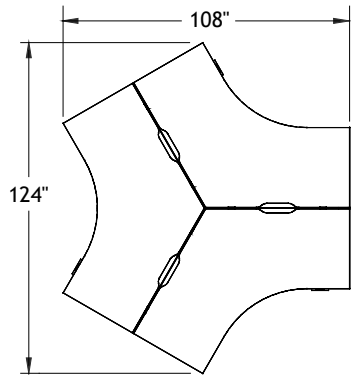

# Typical Layouts

## Benching

level-120-c001

Laminate: Ginger Root  
 Metal : Noir  
 Handles : H072  
 Fabric: Mayer Fabrics - Fedora Eucalyptus

**Note:** Fabrics are specified for informational purpose only and may be of different grades. Typical pricing is based on grade 2 fabric.

ITEM	QTY	CODE	DESCRIPTION	LIST PRICE \$	TOTAL \$
	3	LV 3054120DT YSYSYS BL NGR	Triple 120 Degree desks	1 675	5 025
A	3	[WALR]	Option - Cutout for wires	53	159
	3	LV 18LS MOBC CF H072BL	Mobile pedestal - Letter size	612	1 836
B	3	[CF]	Option - Cushion - Grade 2	295	885
C	3	LV 1554 UAS C1 BL PL	Acrylic divider screen 15"H x 54"	450	1 350
				Total	9 255
				Price per individual desk	3 085