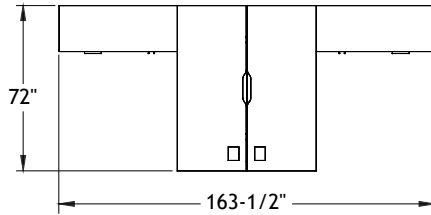

Typical Layouts

Openspace

level-openspace-c008

Laminate: Storm
 Métal : Chrome
 Poignées : H071
 Fabric: Mayer Fabrics - Fedora Cactus

Note: Fabrics are specified for informational purpose only and may be of different grades. Typical pricing is based on grade 2 fabric.

ITEM	QTY	CODE	DESCRIPTION	LIST PRICE \$	TOTAL \$
A	1	LV 2072 UN02 L CHR H071CHR	High pedestal 20" x 72" x 25"H	1 470	1 470
B	1	LV 1572 UAS C1 CHR PL	Acrylic divider screen 15"H x 72"	515	515
C	1	LV 2072 UN02 R CHR H071CHR	High pedestal 20" x 72" x 25"H	1 470	1 470
D	1	LV 3072 YSF CHR DR NGR	Double layering desk 30" x 72" x 29"H with drawer	881	881
	1	[WAVC]	Option - Cutout for wires	26	26
	1	[MH3D L]	Option - Connectivity unit - 1 electric outlet, 2 USB chargers	401	401
E	1	LV 3072 FYS CHR DR NGR	Double layering desk 30" x 72" x 29"H with drawer	881	881
	1	[WAVC]	Option - Cutout for wires	26	26
	1	[MH3D R]	Option - Connectivity unit - 1 electric outlet, 2 USB chargers	401	401
				Total	6 071
				Price per individual desk	3 036
Seating					
	2	SL1SB	Slim lounge chair - Grade 2	1 584	3 168
	1	SL3AB	Slim sofa - Grade 2	3 716	3 716
	2	SL1T	Slim small coffee table	569	1 138
	1	SL2T	Slim large coffee table	713	713
				Total	8 735
Electrical Accessories					
	2	BE-HW120	Starter cable with hardware, 120" long	258	516
	2	WM84 32	Power and data cable support, 8 Simplex / 4 circuit, 32-1/2" long	526	1 052
	1	8SR	Simplex removal tool	5	5
				Total	1 573