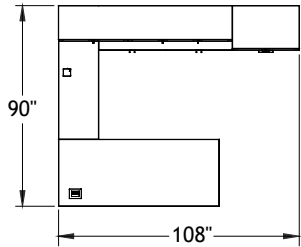

Typical Layouts

Private

level-private-c003

Laminate: Ginger Root
Metal: Chrome
Handles: H072
Fabric: Logiflex - Turner White
Glass: Jet Black Satin

Note: Fabrics are specified for informational purpose only and may be of different grades. Typical pricing is based on grade 2 fabric.

ITEM	QTY	CODE	DESCRIPTION	LIST PRICE $	TOTAL $
A	1	LV 167815 ARW R KS	Wall hutch 16" x 78" x 15"H - Doors with aluminium frame and Jet Black Satin glass	2 514	2 514
	1	LV 1860 RM GRC	Return 18" x 60" x 29" H	425	425
B	1	[CBPF]	Option - CBPF grommet	26	26
	1	[PM]	Option - Modesty 10"H	0	0
	1	LV 3072 YY BL NGR	Rectangular desk 30" x 72" x 29"H	1 172	1 172
C	1	[PM]	Option - Modesty 10"H	176	176
	1	[MH3D R]	Option - Connectivity unit - 1 electric outlet, 2 USB chargers	401	401
D	1	LV 203066 UN16 BL H072BL	Storage tower - 20" x 30" x 66"H	1 635	1 635
E	1	LV 206029 ARAR BL H072BL	Credenza - 20" x 60" x 29"H	1 461	1 461
				Total	7 810
Chair					
	1	CH 500 YM8340 A7 AB	Cyrus Chair - Grade 2	869	869
				Total	869