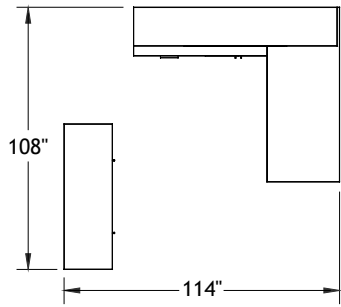

# Typical Layouts

## Private

level-private-c004

Laminate: Audacity  
 Metal: Chrome  
 Handles: H071  
 Glass: Satin Silver

ITEM	QTY	CODE	DESCRIPTION	LIST PRICE \$	TOTAL \$
A	1	LV 206029 PGARAR KA CHR	Credenza 20" x 60" x 29"H - Doors with aluminium frame and Satin Silver glass	3 092	3 092
B	1	LV 2084 UN02 L CHR H071CHR	High Pedestal 20" x 84" x 25"H	1 524	1 524
C	1	LV 168415 SFW	Wall hutch 16" x 84" x 15"H	1 011	1 011
D	1	LV 3072 FY CHR DR GRL	Rectangular desk 30" x 72" x 29"H	1 098	1 098
	1	[CCPF]	Option - CCPF grommet	26	26
E	1	LV 1068 UAM C1 CHR PL	Acrylic divider screen 10"H x 68"	423	423
				Total	7 174
<b>Chairs</b>					
	2	MADR HWDE T01	Madrid - High back Opaque White painted wood ( <i>opaque white color is discontinued</i> )	869	1 738
				Total	1 738