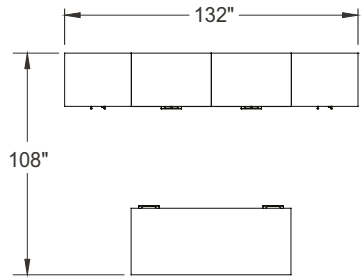

# Typical Layouts

manhattan-c001-fb

Laminate: Driftwood  
 Wood: White Wash  
 Metal: Chrome  
 Handles: H070

ITEM	QTY	CODE	DESCRIPTION	LIST PRICE \$	TOTAL \$
A	1	MA 3672 REG HATCHR	Rectangular table 36" x 72" x 29"H with end gable - Hatley legs	1 411	1 411
B	1	MA 2054 R 29 E FM GRC	Return 20" x 54" x 29"H with E pedestal on right - Full modesty	1 466	1 466
	1	[CCPF]	Option - CCPF grommet	27	27
C	1	MA 203060AR	Cabinet 20" x 30" x 60"H with doors	1 566	1 566
D	1	LV 1048 UAM C1 CHR PL	Acrylic divider screen 10"H x 48"	614	614
E	1	MA BBL 203029	Bookcase 20" x 30" x 29"H with 1 adjustable shelf	809	809
				<b>Total:</b>	<b>5 893</b>
				Total without options:	5 866

# Typical Layouts

manhattan-c001b-fb

Laminate: Driftwood  
 Metal: Satin Nickel  
 Handles: H070

ITEM	QTY	CODE	DESCRIPTION	LIST PRICE \$	TOTAL \$
A	1	MA 3672 REGO SN NGR	Rectangular table 36" x 72" x 29"H with end gable - Square leg	1 411	1 411
B	1	MA 2054 R 29 E FM GRC	Return 20" x 30" x 29"H with E pedestal on right - Full modesty	1 466	1 466
	1	[CAPF]	Option - CAPF grommet	27	27
C	1	MA 203060 AR	Cabinet 20" x 30" x 60"H with doors	1 566	1 566
D	1	LV 1048 UAM C1 SN PL	Acrylic divider screen 10"H x 48"	614	614
E	1	MA BBL 203029	Bookcase 20" x 30" x 29"H with 1 adjustable shelf	809	809
				<b>Total:</b>	<b>5 893</b>
				Total without options:	5 866

# Typical Layouts

manhattan-c008-fb

Laminate: Driftwood  
 Metal: Chrome  
 Handles: H070  
 Glass: Jet Black

ITEM	QTY	CODE	DESCRIPTION	LIST PRICE \$	TOTAL \$
A	1	MA F3072 F MID	Desk 30" x 72" x 29"H with F pedestal on left and right - Minister front modesty	2 804	2 804
B	1	MA 243084 ARV	Wardrobe 24" x 30" x 84"H with doors	2 415	2 415
C	2	MA 2436 MU24A FL KB	Multiple unit 24" x 36" x 84"H with lateral file drawers and cabinet - Aluminium frame doors with Jet Black glass	5 271	10 542
D	1	MA 243084 AR	Cabinet 24" x 30" x 84"H with doors	2 009	2 009
				<b>Total:</b>	<b>17 770</b>