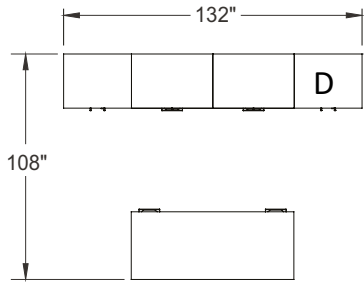

# Typical Layouts

manhattan-c008-fb

Laminate: Driftwood  
 Metal: Chrome  
 Handles: H070  
 Glass: Jet Black

ITEM	QTY	CODE	DESCRIPTION	LIST PRICE \$	TOTAL \$
A	1	MA F3072 F MID	Desk 30" x 72" x 29"H with F pedestal on left and right - Minister front modesty	2 804	2 804
B	1	MA 243084 ARV	Wardrobe 24" x 30" x 84"H with doors	2 415	2 415
C	2	MA 2436 MU24A FL KB	Multiple unit 24" x 36" x 84"H with lateral file drawers and cabinet - Aluminium frame doors with Jet Black glass	5 271	10 542
D	1	MA 243084 AR	Cabinet 24" x 30" x 84"H with doors	2 009	2 009
				<b>Total:</b>	<b>17 770</b>

# Typical Layouts

ITEM	QTY	CODE	DESCRIPTION	LIST PRICE \$	TOTAL \$
A	1	MA E 3684 E MID GLR	Desk 36" x 84" x 29"H with E pedestal on left and right - Minister front modesty	3 072	3 072
	2	[CAPF]	Option - CAPF grommet	27	54
B	1	MA 201884 VL	Wardrobe 20" x 18" x 84"H with one door on left	1 213	1 213
C	1	MA 2072 ARAR	Combination credenza 20" x 72" x 29"H with 2 cabinets	1 982	1 982
D	1	MA 201884 ARR	Cabinet 20" x 18" x 84"H with one door on right	1 339	1 339
E	1	MA 1672 HPA 55 LR	Hutch 16" x 72" x 55"H with doors	2 744	2 744
	2	[LSKN]	Option - Satin nickel locks	45	90
	4	[HJA]	Option - HJA handles	15	60
	1	[TB]	Option - Fabric tackboard for hutch - Grade 2	561	561
				Total:	11 115
				Total without options:	10 350

# Typical Layouts

manhattan-c008

Laminate: Driftwood  
 Metal: Chrome  
 Handles: H070  
 Glass: White

ITEM	QTY	CODE	DESCRIPTION	LIST PRICE \$	TOTAL \$
A	1	MA F3072 F MID	Desk 30" x 72" x 29"H with F pedestal on left and right - Minister front modesty	2 804	2 804
B	1	MA 243084 ARV	Wardrobe 24" x 30" x 84"H with doors	2 415	2 415
C	2	MA 2436 MU24A FLV4	Multiple unit 24" x 36" x 84"H with lateral file drawers and cabinet - Aluminium frame doors with White glass	5 271	10 542
D	1	MA 243084 AR	Cabinet 24" x 30" x 84"H with doors	2 009	2 009
				<b>Total:</b>	<b>17 770</b>
<hr/>					
	1	CYWE41GR2	Cyrus chair - Grade 2	941	941