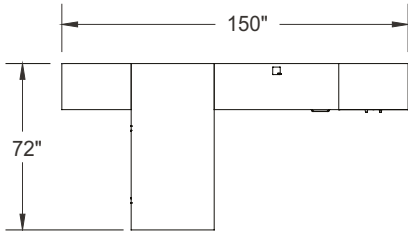

## Product Map

Typical Layouts

p. 3

# Typical Layouts

manhattan-c001-fb

Laminate: Driftwood  
 Wood: White Wash  
 Metal: Chrome  
 Handles: H070

ITEM	QTY	CODE	DESCRIPTION	LIST PRICE \$	TOTAL \$
A	1	MA 3672 REG HATCHR	Rectangular table 36" x 72" x 29"H with end gable - Hatley legs	1 411	1 411
B	1	MA 2054 R 29 E FM GRC	Return 20" x 54" x 29"H with E pedestal on right - Full modesty	1 466	1 466
	1	[CCPF]	Option - CCPF grommet	27	27
C	1	MA 203060AR	Cabinet 20" x 30" x 60"H with doors	1 566	1 566
D	1	LV 1048 UAM C1 CHR PL	Acrylic divider screen 10"H x 48"	614	614
E	1	MA BBL 203029	Bookcase 20" x 30" x 29"H with 1 adjustable shelf	809	809
				<b>Total:</b>	<b>5 893</b>
				Total without options:	5 866

# Typical Layouts

manhattan-c001b-fb

Laminate: Driftwood  
 Metal: Satin Nickel  
 Handles: H070

ITEM	QTY	CODE	DESCRIPTION	LIST PRICE \$	TOTAL \$
A	1	MA 3672 REGO SN NGR	Rectangular table 36" x 72" x 29"H with end gable - Square leg	1 411	1 411
B	1	MA 2054 R 29 E FM GRC	Return 20" x 30" x 29"H with E pedestal on right - Full modesty	1 466	1 466
	1	[CAPF]	Option - CAPF grommet	27	27
C	1	MA 203060 AR	Cabinet 20" x 30" x 60"H with doors	1 566	1 566
D	1	LV 1048 UAM C1 SN PL	Acrylic divider screen 10"H x 48"	614	614
E	1	MA BBL 203029	Bookcase 20" x 30" x 29"H with 1 adjustable shelf	809	809
				<b>Total:</b>	<b>5 893</b>
				Total without options:	5 866

# Typical Layouts

manhattan-c008-fb

Laminate: Driftwood  
 Metal: Chrome  
 Handles: H070  
 Glass: Jet Black

ITEM	QTY	CODE	DESCRIPTION	LIST PRICE \$	TOTAL \$
A	1	MA F3072 F MID	Desk 30" x 72" x 29"H with F pedestal on left and right - Minister front modesty	2 804	2 804
B	1	MA 243084 ARV	Wardrobe 24" x 30" x 84"H with doors	2 415	2 415
C	2	MA 2436 MU24A FL KB	Multiple unit 24" x 36" x 84"H with lateral file drawers and cabinet - Aluminium frame doors with Jet Black glass	5 271	10 542
D	1	MA 243084 AR	Cabinet 24" x 30" x 84"H with doors	2 009	2 009
				<b>Total:</b>	<b>17 770</b>