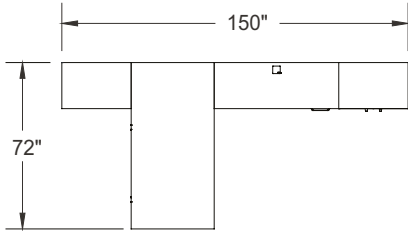

## Product Map

Typical Layouts

p. 3

# Typical Layouts

manhattan-c001-fb

Laminate: Driftwood  
 Wood: White Wash  
 Metal: Chrome  
 Handles: H070

ITEM	QTY	CODE	DESCRIPTION	LIST PRICE \$	TOTAL \$
A	1	MA 3672 REG HATCHR	Rectangular table 36" x 72" x 29"H with end gable - Hatley legs	1 411	1 411
B	1	MA 2054 R 29 E FM GRC	Return 20" x 54" x 29"H with E pedestal on right - Full modesty	1 466	1 466
	1	[CCPF]	Option - CCPF grommet	27	27
C	1	MA 203060AR	Cabinet 20" x 30" x 60"H with doors	1 566	1 566
D	1	LV 1048 UAM C1 CHR PL	Acrylic divider screen 10"H x 48"	614	614
E	1	MA BBL 203029	Bookcase 20" x 30" x 29"H with 1 adjustable shelf	809	809
				<b>Total:</b>	<b>5 893</b>
				Total without options:	5 866

# Typical Layouts

manhattan-c001b-fb

Laminate: Driftwood  
 Metal: Satin Nickel  
 Handles: H070

ITEM	QTY	CODE	DESCRIPTION	LIST PRICE \$	TOTAL \$
A	1	MA 3672 REGO SN NGR	Rectangular table 36" x 72" x 29"H with end gable - Square leg	1 411	1 411
B	1	MA 2054 R 29 E FM GRC	Return 20" x 30" x 29"H with E pedestal on right - Full modesty	1 466	1 466
	1	[CAPF]	Option - CAPF grommet	27	27
C	1	MA 203060 AR	Cabinet 20" x 30" x 60"H with doors	1 566	1 566
D	1	LV 1048 UAM C1 SN PL	Acrylic divider screen 10"H x 48"	614	614
E	1	MA BBL 203029	Bookcase 20" x 30" x 29"H with 1 adjustable shelf	809	809
				<b>Total:</b>	<b>5 893</b>
				Total without options:	5 866

# Typical Layouts

manhattan-c008

Laminate: Driftwood  
 Metal: Chrome  
 Handles: H070  
 Glass: White

ITEM	QTY	CODE	DESCRIPTION	LIST PRICE \$	TOTAL \$
A	1	MA F3072 F MID	Desk 30" x 72" x 29"H with F pedestal on left and right - Minister front modesty	2 804	2 804
B	1	MA 243084 ARV	Wardrobe 24" x 30" x 84"H with doors	2 415	2 415
C	2	MA 2436 MU24A FLV4	Multiple unit 24" x 36" x 84"H with lateral file drawers and cabinet - Aluminium frame doors with White glass	5 271	10 542
D	1	MA 243084 AR	Cabinet 24" x 30" x 84"H with doors	2 009	2 009
				<b>Total:</b>	<b>17 770</b>
<hr/>					
	1	CYWE41GR2	Cyrus chair - Grade 2	941	941