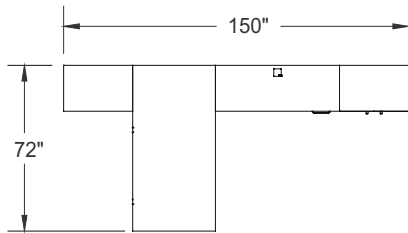

Typical Layouts

manhattan-c001

Laminate: Driftwood
Wood: Coffee
Metal: Chrome
Handles: H070
Fabric: Momentum - Tradition Jazz

Note: Fabrics are specified for informational purpose only and may be of different grades. Typical pricing is based on grade 2 fabric.

ITEM	QTY	CODE	DESCRIPTION	LIST PRICE $	TOTAL $
A	1	MA 3672 REG HATCHR	Rectangular table 36" x 72" x 29"H with end gable - Hatley legs	1 411	1 411
B	1	MA 2054 R 29 E FM GRC	Return with E pedestal on right - Full modesty	1 466	1 466
	1	[CCPF]	Option - CCPF grommet	27	27
C	1	MA 203060 AR	Cabinet 20" x 30" x 60"H	1 566	1 566
D	1	LV 1048 UAM C1 CHR PL	Acrylic divider screen 10"H x 48"	614	614
E	1	MA BBL 203029	Bookcase 20" x 30" x 29"H	809	809
				Total:	5 893
				Total without options:	5 866
	1	CYWE41GR2	Cyrus chair - Grade 2	941	941