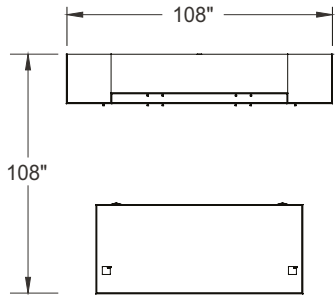

Typical Layouts

manhattan-c003

Laminate: Smoked Walnut
Metal: Satin Nickel
Handles: HJA
Fabric: Momentum - Tradition Wash

Note: Fabrics are specified for informational purpose only and may be of different grades. Typical pricing is based on grade 2 fabric.

ITEM	QTY	CODE	DESCRIPTION	LIST PRICE $	TOTAL $
A	1	MA E 3684 E MID GLR	Desk 36" x 84" x 29"H with E pedestal on left and right - Minister front modesty	3 072	3 072
	2	[CAPF]	Option - CAPF grommet	27	54
B	1	MA 201884 VL	Wardrobe 20" x 18" x 84"H with one door on left	1 213	1 213
C	1	MA 2072 ARAR	Combination credenza 20" x 72" x 29"H with 2 cabinets	1 982	1 982
D	1	MA 201884 ARR	Cabinet 20" x 18" x 84"H with one door on right	1 339	1 339
E	1	MA 1672 HPA 55 LR	Hutch 16" x 72" x 55"H with doors	2 744	2 744
	2	[LSKN]	Option - Satin nickel locks	45	90
	4	[HJA]	Option - HJA handles	15	60
	1	[TB]	Option - Fabric tackboard for hutch - Grade 2	561	561
				Total:	11 115
				Total without options:	10 350