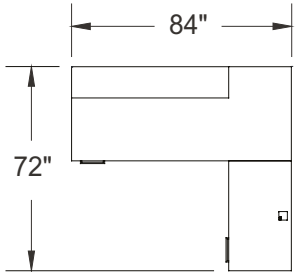

Typical Layouts

millenium-c002

Laminate: Storm and Polar White
Metal: Satin Nickel
Brushed Nickel
Handles: H060
Fabric: Momentum - Infinity Gull

Note: Fabrics are specified for informational purpose only and may be of different grades. Typical pricing is based on grade 2 fabric.

ITEM	QTY	CODE	DESCRIPTION	LIST PRICE $	TOTAL $
A	1	ML 1260 RS 13	Transaction top 12" x 60" x 13"H	423	423
	1	ML E 3084 FM GRL	Desk 30" x 84" x 29"H with E pedestal on left - Full modesty	2013	2013
B	1	[CAPF]	Option - CAPF grommet	27	27
	3	[H060BN]	Option - H060 brushed nickel handles	15	45
	1	ML 2442 R 29 D FM GRC	Right return 24" x 42" x 29"H with D pedestal on right - Full modesty	1028	1028
C	1	[CAPF]	Option - CAPF grommet	27	27
	2	[H060BN]	Option - H060 brushed nickel handles	15	30
D	1	ML 2084 SCARAR 36	Server credenza 20" x 84" x 36"H	2754	2754
				Total:	6347
				Total without options:	6218
1		LC-CY-MWE-VC41-F7-S	Cyrus chair - Grade 2	1408	1408
				Total:	1408

Continued on next page