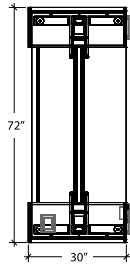

Typical Layouts

millenium-c027

Laminate : Dosha & Slate
Metal : Black
Handle : H071
Fabric : Stock Fabrics Hathaway Fog

ITEM	QTY	CODE	DESCRIPTION	LIST PRICE $	TOTAL $
A	1	EP 2970TBL	Elevation Plus table 29" X 70" with rectangular surface	2 033	2 033
	1	[MH3DBL L]	Option - retractable connectivity unit, Black metal finish	417	417
B	1	EP 3072UU BL	Elevation Plus shell 30" X 72" with drawers	1 808	1 808
C	2	ML 2030PGUCL IND	Independant pedestal 20" X 30"	1 071	2 142
D	1	ML 2060TOPNGR SPEC	Rectangular surface 20" X 60"	208	208
E	1	ML 2560TBW SB	Fabric tackboard 25" X 60", grade 2	479	479
F	1	ML 1660HPW	Wall hutches 16" X 60" with doors	1 062	1 062
G	1	ML 2030MU16	Multiple units 20" X 30"	1 968	1 968
				Total:	10 117
H	1	LC-TXM 2-MWE-ZN 41 S-AR-S	Texto Mesh chair with medium back	1 198	1 198
				Total:	1 198