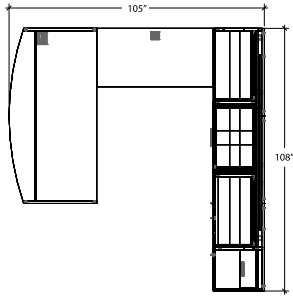

ITEM	QTY	CODE	DESCRIPTION	LIST PRICE \$	TOTAL \$
A	1	EP 2970TBL	Elevation Plus table 29" x 70", Black metal finish	2 033	2 033
		[MH3DBL L]	Option - retractable connectivity unit, Black metal finish	417	417
B	1	EP 30SR BL	Individual shroud 30", Black metal finish	618	618
C	1	ML CAISPEC 206619	Credenza SPEC 20" x 66" x 19"	1 625	1 625
D	1	ML 201872ARL	Cabinet 20" x 18" x 72" with 1 door	1 202	1 202
E	1	ML1666HPW	Wall hutches 16" x 66" with doors	1 153	1 153
F	1	ML 35-1/2 66 TBWSB	35-1/2" x 66" fabric tackboard	695	695
				Total:	7 743
H	2	LPLANTSBL	Plant box, Black metal finish	395	790
				Total:	790
I	2	LC-56-UU-04-FX-G-BL-01	Stack6 chair grade 2	679	1 358
J	1	LC-TXM2-MWE-ZN 41 S-AR-S	Texto Mesh chair with medium back, grade 2	1 198	1 198
				Total:	2 556

Typical Layouts

millenium-c024

Laminate : Ingot Grey & Kali
 Metal : Satin nickel
 Handle : H071
 Fabric : Stock Fabrics Hathaway Nickel

ITEM	QTY	CODE	DESCRIPTION	LIST PRICE \$	TOTAL \$
A	1	ML 303672CXFM SPEC	Desk 30" x 36" x 72" with convex front	1 143	1 143
	1	[MH3DSN]	Option - retractable connectivity unit, Satin nickel metal finish	417	417
B	1	ML 2448BRT	Bridge top 24" x 48"	212	212
	1	[GRC CAPF]	Option - grommet, center	27	27
C	1	XT 2030BBLINDL	Independant bookcase 20" x 30"	667	667
D	1	XT 2030CLINDN	Independant lateral filing cabinet 20" x 30"	1 008	1 008
E	1	XT 2030ARINDN	Independant cabinet 20" x 30" with 2 doors	861	861
F	1	XT 2090TOPSPF	Top 20" x 90"	269	269
G	1	XT 201854ARHRMGN	Cabinet 20" x 18" x 54" with hook	944	944
H	1	XT 1872TBPSN	Hanging tackboard 18" x 72"	508	508
I	1	XT 3654PAN	Simple panel 36" x 54"	328	328
	1	[NR]	Option - right connector	0	0
J	1	XT 3654PANLR	L-shaped panel 36" x 54"	328	328
K	1	XT 3654PAN	Simple panel 36" x 54"	328	328
	1	[LN]	Option - left connector	0	0
				Total:	7 040
L	1	LC-EE-H WW-ZN 41 S-AR-S	Elie chair with high back, grade 2	1 711	1 711
				Total:	1 711