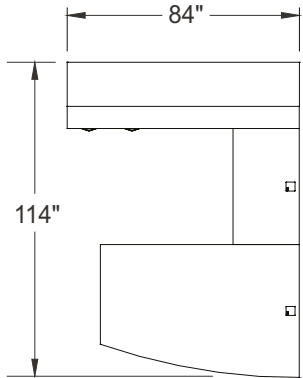

Laminate: Smoked Walnut
 Wood: Bark
 Metal: Satin Nickel
 Handle: HJA

ITEM	QTY	CODE	DESCRIPTION	LIST PRICE \$	TOTAL \$
A	1	ML 487236 AYR HATSN GRC	Right arched table with end gable 48" x 72" x 36" x 29"H - Hatley legs	1 534	1 534
	1	[CAPF]	Option - CAPF grommet	27	27
B	1	ML 2442 BR FM GRC	Bridge 24" x 42" x 29"H - Full modesty	542	542
	1	[CAPF]	Option - CAPF grommet	27	27
C	1	ML CBCL 30 2484 FM GRC	Credenza 24" x 84" x 29"H with combination pedestal on left - Full modesty	2 024	2 024
	1	[CAPF]	Option - CAPF grommet	27	27
	4	[HJA]	Option - HJA satin nickel handles	15	60
D	1	ML 1684 HPPGW	Wall hutch 16" x 84" x 21-1/8H" with doors and pigeon hole unit	1 930	1 930
				Total:	6 171
				Total without options:	6 030

Typical Layouts

millenium-c002-fb

Laminate: Smoked Walnut
 Metal: Satin Nickel
 Brushed Nickel
 Handles: H060

ITEM	QTY	CODE	DESCRIPTION	LIST PRICE \$	TOTAL \$
	1	ML E 3084 FM GRL	Desk 30" x 84" x 29"H with E pedestal on left - Full modesty	2 013	2 013
A	1	[CAPF]	Option - CAPF grommet	27	27
	3	[H060BN]	Option - H060 brushed nickel handles	15	45
	1	ML 2442 R 29 D FM	Right return 24" x 42" x 29"H with D pedestal on right - Full modesty	1 028	1 028
B	1	[CAPF]	Option - CAPF grommet	27	27
	2	[H060BN]	Option - H060 brushed nickel handles	15	30
C	1	ML 1260 RS 13	Transaction top 12" x 60" x 13"H	423	423
				Total:	3 593
				Total without options:	2 088