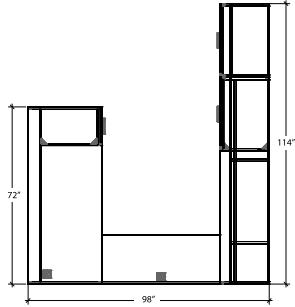

Typical Layouts

millenium-c026

Laminate : Ohm & Slate
Metal : Black
Handle : H072
Fabrics : Stock Fabrics Hathaway Fog & Cloud Nine Angora

ITEM	QTY	CODE	DESCRIPTION	LIST PRICE $	TOTAL $
A	1	ML 3072EFM	Desk 30" x 72" with pedestal on left	1 642	1 642
	1	[GRL CAPF]	Option - grommet on left	27	27
B	1	ML 2048BRFM	Bridge 20" x 48" with modesty	484	484
	1	[GRC CAPF]	Option - grommet, center	27	27
C	1	ML CL302084FM	Return 20" x 84" with lateral file drawer on left	1 560	1 560
D	1	ML CL20302	Lateral filing cabinet 20" x 30" with 2 drawers	1 196	1 196
E	1	ML1684HP43TBLR	Hutches 16" x 84" for desk with doors	1 834	1 834
F	1	ML1630HAS43LR	Hutches 16" x 30" with adjustable shelves	926	926
				Total:	7 696
G	1	LC-TX2-DWW-ZN 41-AR-S	Texto chair with director back, grade 2	1 319	1 319
				Total:	1 319