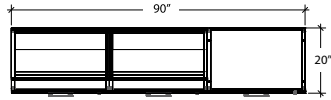

Typical Layouts

millenium-c027

Laminate : Dosha & Slate
Metal : Black
Handle : H071
Fabric : Stock Fabrics Hathaway Fog

ITEM	QTY	CODE	DESCRIPTION	LIST PRICE $	TOTAL $
A	1	EP 2970TBL	Elevation Plus table 29" X 70" with rectangular surface	2 033	2 033
	1	[MH3DBL L]	Option - retractable connectivity unit, Black metal finish	417	417
B	1	EP 3072UU BL	Elevation Plus shell 30" X 72" with drawers	1 808	1 808
C	2	ML 2030PGUCL IND	Independant pedestal 20" X 30"	1 071	2 142
D	1	ML 2060TOPNGR SPEC	Rectangular surface 20" X 60"	208	208
E	1	ML 2560TBW SB	Fabric tackboard 25" X 60", grade 2	479	479
F	1	ML 1660HPW	Wall hutches 16" X 60" with doors	1 062	1 062
G	1	ML 2030MU16	Multiple units 20" X 30"	1 968	1 968
				Total:	10 117
H	1	LC-TXM 2-MWE-ZN 41 S-AR-S	Texto Mesh chair with medium back	1 198	1 198
				Total:	1 198