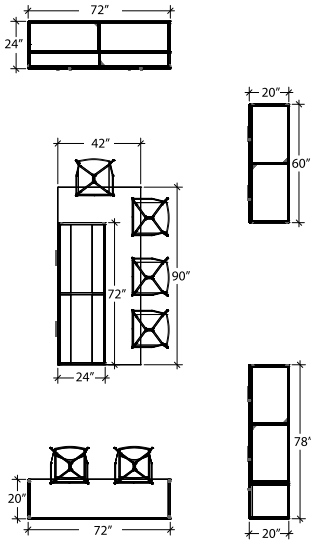

Typical Layouts

millenium-c025

Laminate : Smoked walnut & Willow grey
Metal : White
Handle : H071
Fabric : Stock Fabrics Hathaway Smoky