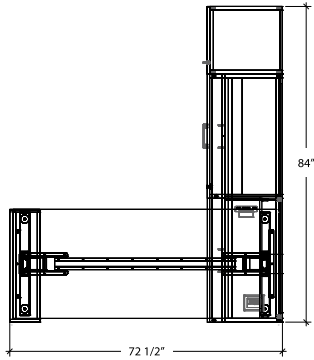

Typical Layouts

millenium-c019

Laminate : Smoked walnut & Ingot grey
Metal : Black
Handle : H072
Fabric : Ennis Fabrics Moritz Bordeaux, Stock
Fabrics - Cloud Nine Charcoal, Tissu Stock -
Dillon Stratus

ITEM	QTY	CODE	DESCRIPTION	LIST PRICE $	TOTAL $
A	1	EP 2970TBL	Elevation Plus table 29" x 70", Black metal finish	2 033	2 033
		[MH3DBL L]	Option - retractable connectivity unit, Black metal finish	417	417
B	1	EP 30SR BL	Individual shroud 30", Black metal finish	618	618
C	1	ML CAISPEC 206619	Credenza SPEC 20" x 66" x 19"	1 625	1 625
D	1	ML 201872ARL	Cabinet 20" x 18" x 72" with 1 door	1 202	1 202
E	1	ML1666HPW	Wall hutches 16" x 66" with doors	1 153	1 153
F	1	ML 35-1/2 66 TBWSB	35-1/2" x 66" fabric tackboard	695	695
				Total:	7 743
H	2	LPLANTSBL	Plant box, Black metal finish	395	790
				Total:	790
I	2	LC-56-UU-04-FX-G-BL-01	Stack6 chair grade 2	679	1 358
J	1	LC-TXM2-MWE-ZN 41 S-AR-S	Texto Mesh chair with medium back, grade 2	1 198	1 198
				Total:	2 556