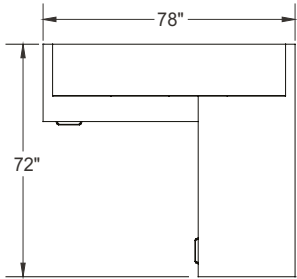

Typical Layouts

millenium-c005

Laminate: Tundra
Metal: Satin Nickel
          Brushed Nickel
Handles: H070
Glass : Metallic Grey

ITEM	QTY	CODE	DESCRIPTION	LIST PRICE $	TOTAL $
A	1	ML 1672 HPFLW KM	Wall hutch 16" x 72" x 17-1/2"H - Alumimum frame doors with Metallic Grey glass	2 375	2 375
	1	ML F 2448 L 29 FM GRC	Return 24" x 48" x 29"H with F pedestal on left - Full modesty	1 283	1 283
B	1	[CAPF]	Option - CAPF grommet	27	27
	2	[H070BN]	Option - H070 brushed nickel handles	15	30
C	1	ML 3072 D SM	Desk 30" x 72" x 29"H with D pedestal on right - Modesty 18-1/2"	1 431	1 431
	2	[H070BN]	Option - H070 brushed nickel handles	15	30
				Total:	5 176
				Total without options:	5 089
	1	LC-CY-MWE-VC41-F7-S	Cyrus chair - Grade 2	1 408	1 408
				Total:	1 408