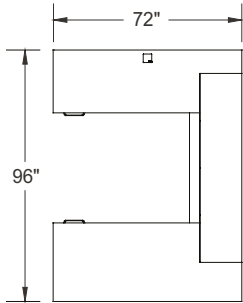

Typical Layouts

millenium-c004-fb

Laminate: Smoked Walnut
Metal: Brushed Nickel
Handles: H070
Glass: Jet Black Satin

ITEM	QTY	CODE	DESCRIPTION	LIST PRICE $	TOTAL $
A	1	ML 3072 D SM	Desk 30" x 72" x 29"H with D pedestal on right - Modesty 18-1/2"H	1 431	1 431
	2	[H070BN]	Option - H070 brushed nickel handles	15	30
B	1	ML 2042 BR FM GRC	Bridge 20" x 42" x 29"H - Full modesty	469	469
	1	[CAPF]	Option - CAPF grommet	27	27
C	1	ML F 2472 FM GRC	Credenza 24" x 72" x 29"H with F pedestal on left - Full modesty	1 525	1 525
	2	[H070BN]	Option - H070 brushed nickel handles	15	30
D	1	ML 1672 HPFLW KS	Wall hutch 16" x 72" x 17-1/2"H - Alumimum frame doors with Jet Black Satin glass	2 375	2 375
				Total:	5 914
				Total without options:	5 800