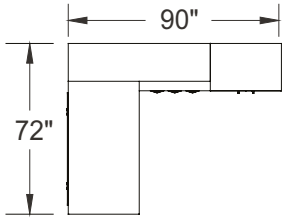

Typical Layouts

millenium-c007

Laminate: Driftwood and Polar White
Wood: Coffee
Metal: Chrome
Handles: HJA
Fabric: Momentum - Tradition Theater

Note: Fabrics are specified for informational purpose only and may be of different grades. Typical pricing is based on grade 2 fabric.