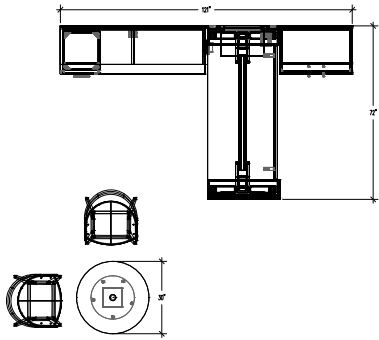

Typical Layouts

millenium-c023

Laminate : Dosha & Willow grey
Wood : White wash
Metal : White
Handle : H072
Fabrics : Stock Fabric Hathaway Smoky & Crosslink Alabaster

ITEM	QTY	CODE	DESCRIPTION	LIST PRICE $	TOTAL $
A	1	EP 2970T WH NGR	Elevation Plus table 29" x 70" with rectangular top	2033	2033
	1	[MH3DWH]	Option - retractable connectivity unit, White metal finish	417	417
B	1	EP 55SMSS WH	modesty 55" for table with shroud, White metal finish	182	182
C	1	EP 30SR WH	Individual shroud 30", on right, White metal finish	618	618
D	1	EP 30SL WH	Individual shroud 30", on left, White metal finish	618	618
E	1	ML EIND	Independant pedestal	935	935
F	1	ML 2060TLLHFM	Lateral table 20" x 60" with modesty	752	752
	1	[GRC CDPF]	Option - grommet, center	27	27
G	1	ML 203029AR	Independant cabinet 20" x 30" with 2 doors	968	968
H	1	ML 2460TBWSB	Tackboard 24" x 60", grade 2	479	479
I	1	ML 2461TBWSB	Tackboard 24" x 61", grade 2	479	479
J	1	ML HUCSPEC 166030	Hutche 16" x 60" x 30"	931	931
K	1	VO 3031WP	Wall panel 30" x 31"	215	215
L	1	VOWS	Volt wall shelf	424	424
M	1	ML 1630HAR30	Cabinet hutches 16" x 30" with 2 doors	1098	1098
N	1	ML 30TRTOP	24" circular surface	196	196
O	1	MAGSN	Magog fixed leg, 18" diameter, Satin nickel metal finish	520	520
				Total:	10 892
P	2	MN ACS	Milan armchair with plywood back, grade 2	1 304	2 608
Q	1	LC-TXM 2-MWE-ZN 41 S-AR-S	Texto Mesh chair with medium back, grade 2	1 198	1 198
				Total:	3 806