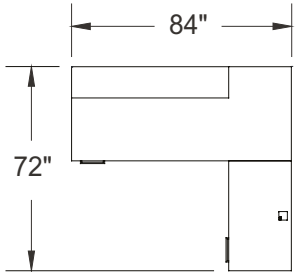

Typical Layouts

millenium-c002-fb

Laminate: Smoked Walnut
Metal: Satin Nickel
Brushed Nickel
Handles: H060

ITEM	QTY	CODE	DESCRIPTION	LIST PRICE $	TOTAL $
	1	ML E 3084 FM GRL	Desk 30" x 84" x 29"H with E pedestal on left - Full modesty	2 013	2 013
A	1	[CAPF]	Option - CAPF grommet	27	27
	3	[H060BN]	Option - H060 brushed nickel handles	15	45
	1	ML 2442 R 29 D FM	Right return 24" x 42" x 29"H with D pedestal on right - Full modesty	1 028	1 028
B	1	[CAPF]	Option - CAPF grommet	27	27
	2	[H060BN]	Option - H060 brushed nickel handles	15	30
C	1	ML 1260 RS 13	Transaction top 12" x 60" x 13"H	423	423
				Total:	3 593
				Total without options:	2 088