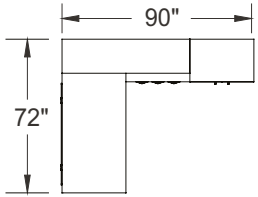

Typical Layouts

millenium-c006-fb

Laminate: Smoked Walnut
Wood: White Wash
Metal: Satin Nickel
Handles: HJA

ITEM	QTY	CODE	DESCRIPTION	LIST PRICE $	TOTAL $
A	1	ML 3072 REG HATSN NGR	Rectangular table 30" X 72" X 29" H with end gable - Hatley legs	1 112	1 112
B	1	ML 20 BCCL 30	Combination pedestal 20" x 30" x 29"H	1 721	1 721
C	1	ML 2030 MU4	Multiple unit 20" x 30" x 66"H with 2 adjustable shelves and cabinet with 2 doors and 1 adjustable shelf	1 500	1 500
D	1	ML 1660 HPW	Wall hutch 16" x 60" x 17-1/2"H with doors	1 062	1 062
E	1	LV 2648 UAC C1 SN PL	Acrylic divider screen 26"H x 48"	689	689
				Total:	6 084