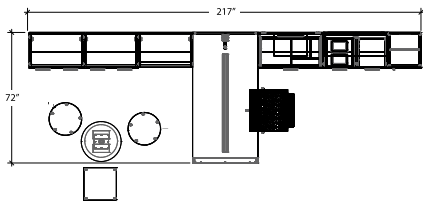

Typical Layouts

millenium-c013b

O
R
N
K
L
M
P
Q