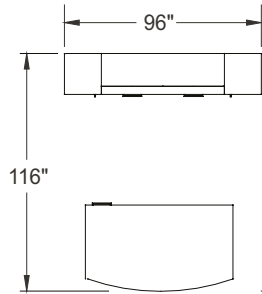

Typical Layouts

millenium-c003

Laminate: Ginger Root
Wood: Black Wash
Metal: Brushed Nickel
Handles: H060
Fabric: Ennis Fabrics - Turner Black
Momentum - Infinity Aluminium
Glass: Jet Black

Note: Fabrics are specified for informational purpose only and may be of different grades. Typical pricing is based on grade 2 fabric.

ITEM	QTY	CODE	DESCRIPTION	LIST PRICE $	TOTAL $
A	1	ML 1660 HPFL 37 LR KB	Hutch on legs 16" x 60" x 37"H - Alumimum frame doors with Jet Black glass	2 427	2 427
	1	[TB]	Option - Fabric tackboard for hutch - Grade 2	506	506
B	1	ML 201866 ARL	Cabinet 20" x 18" x 66"H with door on left	1 121	1 121
C	1	ML 201866 ARR	Cabinet 20" x 18" x 66"H with door on right	1 121	1 121
D	1	ML 2060 CLCL	Combination credenza 20" x 60" x 29"H with lateral file drawers	2 302	2 302
E	1	ML 364272 CX FM NGR	Desk with convex front 36"x 42" x 72" x 29"H - Full modesty	1 980	1 980
F	1	ML EIND	Independant E pedestal, under the desk	935	935
	3	[H060BN]	Option - H060 brushed nickel handles	15	45
				Total:	9 457
				Total without options:	8 951
1		LC-CY-MWE-VC41-F7-S	Cyrus chair - Grade 2	1 234	1 234
2		LC-MD-MWW-04-G-CHR-GW	Madrid - high back chair - Black Wash	571	1 142
				Total:	2 376