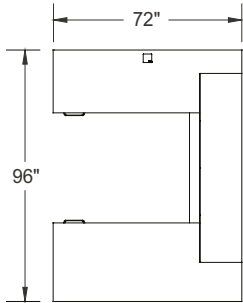

Typical Layouts

millenium-c004

Laminate: Tundra
Metal: Satin Nickel
Brushed Nickel
Handles: H070
Glass : Metallic Grey

ITEM	QTY	CODE	DESCRIPTION	LIST PRICE $	TOTAL $
A	1	ML 3072 D SM	Desk 30" x 72" x 29"H with D pedestal on right - Modesty 18-1/2"	1 431	1 431
	2	[H070BN]	Option - H070 brushed nickel handles	15	30
B	1	ML 2042 BR FM GRC	Bridge 20" x 42" x 29"H - Full modesty	469	469
	1	[CAPF]	Option - CAPF grommet	27	27
C	1	ML F 2472 FM GRC	Credenza 24" x 72" x 29"H with F pedestal on left - Full modesty	1 525	1 525
	2	[H070BN]	Option - H070 brushed nickel handles	15	30
D	1	ML 1672 HPFLW KM	Wall hutch 16" x 72" x 17-1/2"H - Alumimum frame doors with Metallic Grey glass	2 375	2 375
				Total:	5 914
				Total without options:	5 800
1		LC-CY-MWE-VC41-F7-S	Cyrus chair - Grade 2	1 408	1 408
				Total:	1 408