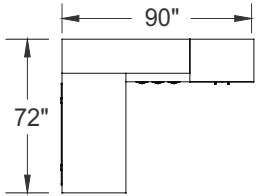

Typical Layouts

millenium-c006b-fb

Laminate: Smoked Walnut
 Metal: Satin Nickel
 Handles: HJA

ITEM	QTY	CODE	DESCRIPTION	LIST PRICE \$	TOTAL \$
A	1	ML 3072 REGO SN NGR	Rectangular table 30" X 72" X 29" H with end gable - Square leg	1 112	1 112
B	1	ML 20 BCCL 30	Combination pedestal 20" x 30" x 29"H	1 721	1 721
C	1	ML 2030 MU4	Multiple unit 20" x 30" x 66"H with 2 adjustable shelves and cabinet with 2 doors and 1 adjustable shelf	1 500	1 500
D	1	ML 1660 HPW	Wall hutch 16" x 60" x 17-1/2"H with doors	1 062	1 062
E	1	LV 2648 UAC C1 SN PL	Acrylic divider screen 26"H x 48"	689	689
				Total:	6 084

Typical Layouts

millenium-c007-fb

Laminate: Smoked Walnut
 Wood: Bark
 Metal: Satin Nickel
 Brushed Nickel
 Handles: H060

ITEM	QTY	CODE	DESCRIPTION	LIST PRICE \$	TOTAL \$
A	1	ML 3072 REG HATSN NGR	Rectangular table 30" x 72" x 29"H with end gable - Hatley legs	1 112	1 112
B	1	ML 20 BCCL 30	Combination pedestal 20" x 30" x 29"H	1 721	1 721
C	1	ML 2030 MU10	Multiple unit 20" x 30" x 66"H with 2 double door cabinet and 1 adjustable shelf	1 739	1 739
D	1	ML 1660 HPW	Wall hutch 16" x 60" x 17-1/2"H with doors	1 062	1 062
E	1	LV 2648 UAC C1 SN PL	Acrylic divider screen 26"H x 48"	689	689
				Total:	6 323