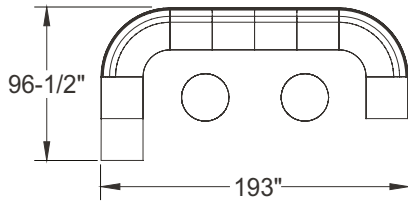

Typical Layouts

(continued)

millenium-c002b

Laminate: Smoked Walnut
Metal: Satin Nickel
Fabric: Momentum - Infinity Gull

Note: Fabrics are specified for informational purpose only and may be of different grades. Typical pricing is based on grade 2 fabric.

ITEM	QTY	CODE	DESCRIPTION	LIST PRICE $	TOTAL $
A	3	SS BC26 PQS	Square bench - Grade 2	1 199	3 597
B	2	SS BADE26 PQS	Arched bench with outer back rest - Grade 2	2 811	5 622
C	4	SS BCD26 PQS	Square bench with back rest - Grade 2	1 530	6 120
D	2	OSZ 30 TRORF4 SN 20	Orford circular table 30" x 20"H - Knife edge moulding	1 283	2 566
				Total:	17 905