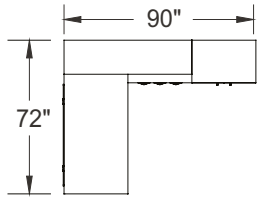

Typical Layouts

millenium-c006b-fb

Laminate: Smoked Walnut
Metal: Satin Nickel
Handles: HJA

ITEM	QTY	CODE	DESCRIPTION	LIST PRICE $	TOTAL $
A	1	ML 3072 REGO SN NGR	Rectangular table 30" X 72" X 29" H with end gable - Square leg	1 112	1 112
B	1	ML 20 BCCL 30	Combination pedestal 20" x 30" x 29"H	1 721	1 721
C	1	ML 2030 MU4	Multiple unit 20" x 30" x 66"H with 2 adjustable shelves and cabinet with 2 doors and 1 adjustable shelf	1 500	1 500
D	1	ML 1660 HPW	Wall hutch 16" x 60" x 17-1/2"H with doors	1 062	1 062
E	1	LV 2648 UAC C1 SN PL	Acrylic divider screen 26"H x 48"	689	689
				Total:	6 084