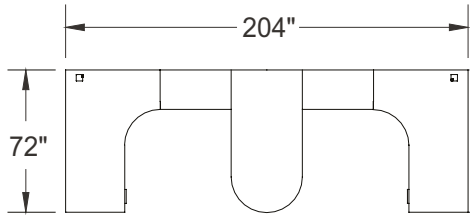

Typical Layouts

millenium-c009-fb

Laminate: Smoked Walnut
Metal: Chrome
Handles: H052

ITEM	QTY	CODE	DESCRIPTION	LIST PRICE $	TOTAL $
A	1	ML 30724820 RB FM GRR	Extended desk with curved cut 30" x 72" 48" x 20" x 29"H - Full modesty	2 623	2 623
	1	[CCPF]	Option - CCPF grommet	27	27
B	2	ML EIND	Independant E pedestals, under extended desks	935	1 870
	6	[H052CHR]	Option - H052 chrome handles	15	90
C	2	ML 2036 BRT NGR	Bridge top 20" x 36"	148	296
D	1	ML 3672 TDG	D table 36" x 72" x 29"H with end gable	1 100	1 100
	1	[MAGCHR]	Magog base 18" diametre	770	770
	1	[CCPF]	Option - CCPF grommet	27	27
E	1	ML 20487230 RB FM GRL	Extended desk with curved cut 20" x 48" x 72"X 30" x 29"H - Full modesty	2 623	2 623
	1	[CCPF]	Option - CCPF grommet	27	27
				Total:	9 453
				Total without options:	8 512