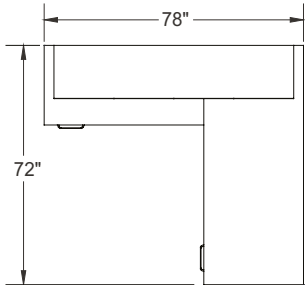

Typical Layouts

millenium-c004-fb

Laminate: Smoked Walnut
 Metal: Brushed Nickel
 Handles: H070
 Glass: Jet Black Satin

ITEM	QTY	CODE	DESCRIPTION	LIST PRICE \$	TOTAL \$
A	1	ML 3072 D SM	Desk 30" x 72" x 29"H with D pedestal on right - Modesty 18-1/2"H	1 431	1 431
	2	[H070BN]	Option - H070 brushed nickel handles	15	30
B	1	ML 2042 BR FM GRC	Bridge 20" x 42" x 29"H - Full modesty	469	469
	1	[CAPF]	Option - CAPF grommet	27	27
C	1	ML F 2472 FM GRC	Credenza 24" x 72" x 29"H with F pedestal on left - Full modesty	1 525	1 525
	2	[H070BN]	Option - H070 brushed nickel handles	15	30
D	1	ML 1672 HPFLW KS	Wall hutch 16" x 72" x 17-1/2"H - Alumimum frame doors with Jet Black Satin glass	2 375	2 375
				Total:	5 914
				Total without options:	5 800

Typical Layouts

millenium-c005-fb

Laminate: Smoked Walnut
 Metal : Satin Nickel
 Brushed Nickel
 Handles : H070
 Glass : White

ITEM	QTY	CODE	DESCRIPTION	LIST PRICE \$	TOTAL \$
A	1	ML 3072 D SM	Desk 30" x 72" x 29"H with D pedestal on right - Modesty 18-1/2"H	1 431	1 431
	2	[H070BN]	Option - H070 brushed nickel handles	15	30
B	1	ML F 2448 L 29 FM GRC	Return 24" x 48" x 29"H with F pedestal on left - Full modesty	1 283	1 283
	2	[H070BN]	Option - H070 brushed nickel handles	15	30
C	1	ML 1672 HPFLW V4	Wall hutch 16" x 72" x 17-1/2"H - Alumimum frame doors with White glass	2 375	2 375
				Total:	5 176
				Total without options:	5 089