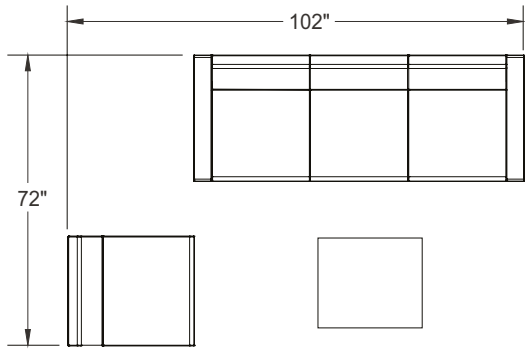

Typical Layouts

slim-c001

Laminate: Storm
Metal: Satin Nickel
Fabric: Ennis Fabrics - Aristocrat Navy

Note: Fabrics are specified for informational purpose only and may be of different grades. Typical pricing is based on grade 2 fabric.

ITEM	QTY	CODE	DESCRIPTION	LIST PRICE $	TOTAL $
A	1	LL-SL1-NA-SN	Lounge Chair 24-1/2" x 28-1/4"x 36"H - Grade 2	1 713	1 713
B	1	LL-SL3-FC-SN	Sofa 74" x 28-1/4" x 36"H - Grade 2	3 583	3 583
C	1	OS SL1T SN	Small coffee table 27-1/2" x 23-3/4" x 19-1/2"H	615	615
				Total:	5 911