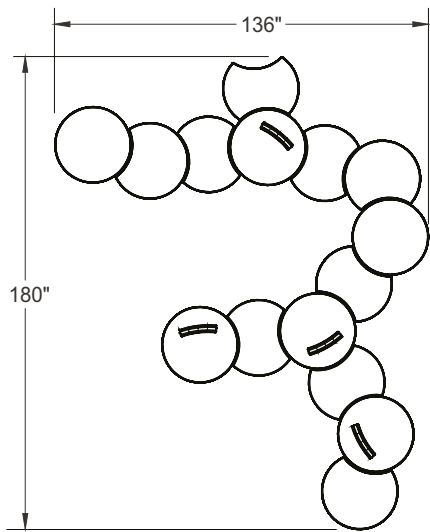

Typical Layouts

clara-c001

Fabric: Momentum Textiles - Millennium Lush, Marathon Oz, Infinity Stucco

Note: Fabrics are specified for informational purpose only and may be of different grades. Typical pricing is based on grade 2 fabric.

ITEM	QTY	CODE	DESCRIPTION	LIST PRICE $	TOTAL $
A	2	LL-CLA-O	Circular bench - Grade 2	1 494	2 988
B	6	LL-CLA-D	Circular double nestle bench - Grade 2	1 494	8 964
C	3	LL-CLA-S	Circular single nestle bench - Grade 2	1 494	4 482
D	4	LL-CLA-B	Circular bench with back rest - Grade 2	2 533	10 132
				Total:	26 566