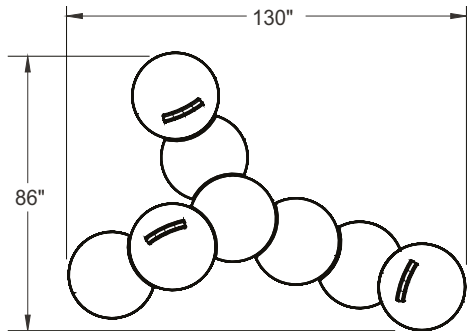

Typical Layouts

clara-c005

Fabric: Momentum Textiles - Tradition Plated, Marathon Noir
Vinyl: Ennis Fabrics - Turner White

Note: Fabrics are specified for informational purpose only and may be of different grades. Typical pricing is based on grade 2 fabric.

ITEM	QTY	CODE	DESCRIPTION	LIST PRICE $	TOTAL $
A	3	LL-CLA-O	Circular bench with back rest - Grade 2	2 533	7 599
B	3	LL-CLA-S	Circular single nestle bench - Grade 2	1 494	4 482
C	2	LL-CLA-D	Circular double nestle bench - Grade 2	1 494	2 988
Total:					15 069