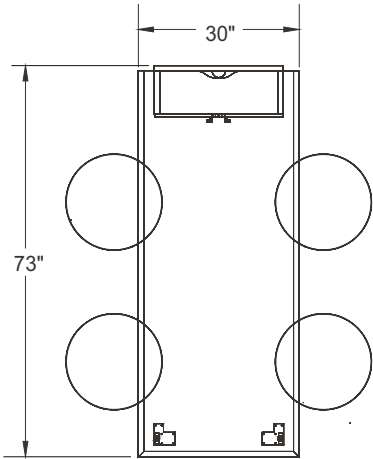

Typical Layouts

leo-c001-fb

Laminate: Ginger Root
Metal: Chrome
Fabric: Momentum Textiles - Odyssey Sangria

Note: Fabrics are specified for informational purpose only and may be of different grades. Typical pricing is based on grade 2 fabric.

ITEM	QTY	CODE	DESCRIPTION	LIST PRICE $	TOTAL $
A	1	LV 307359 MP CHR	Collaborative and Multimedia Table 30"x 73"x 59"H	1 663	1 663
B	4	LL-LEO-PR2018	Circular bench 18" - Grade 2	743	2 972