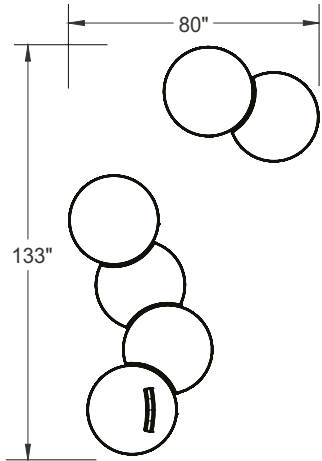

Typical Layouts

clara-c006

Fabric: Momentum Textiles - Millenium Steel,
Marathon Chili et Millennium Anchor

Note: Fabrics are specified for informational purpose only and may be of different grades. Typical pricing is based on grade 2 fabric.

ITEM	QTY	CODE	DESCRIPTION	LIST PRICE $	TOTAL $
A	2	LL-CLA-O	Circular bench - Grade 2	1 494	2 988
B	1	LL-CLA-D	Circular double nestle bench - Grade 2	1 494	1 494
C	2	LL-CLA-S	Circular single nestle bench - Grade 2	1 494	2 988
D	1	LL-CLA-B	Circular bench with back rest - Grade 2	2 533	2 533
				Total:	10 003