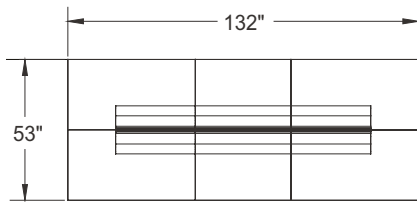

Typical Layouts

infiniti-c007

Fabric: Momentum Textiles - Infinity Pumice
Momentum Textiles - Parentesi Platinum*
Ennis Fabrics - Franklin Blush

Note: Fabrics are specified for informational purpose only and may be of different grades. Typical pricing is based on grade 2 fabric.

ITEM	QTY	CODE	DESCRIPTION	LIST PRICE $	TOTAL $
A	2	LL-IN-BCD36	Rectangular bench with back rest - Grade 2	1 919	3 838
B	2	LL-IN-BCDC48L	Rectangular bench with 30" back rest on left - Grade 2	2 177	4 354
C	2	LL-IN-BCDC48R	Rectangular bench with 30" back rest on right - Grade 2	2 177	4 354
D	2	LL-LEO-PR202424	Circular bench 30" - Grade 2	1 245	2 490
				Total:	15 036

* Note: All prices are Grade 2. Illustrated fabrics are Grade 6 or higher. Please request a quote for pricing.