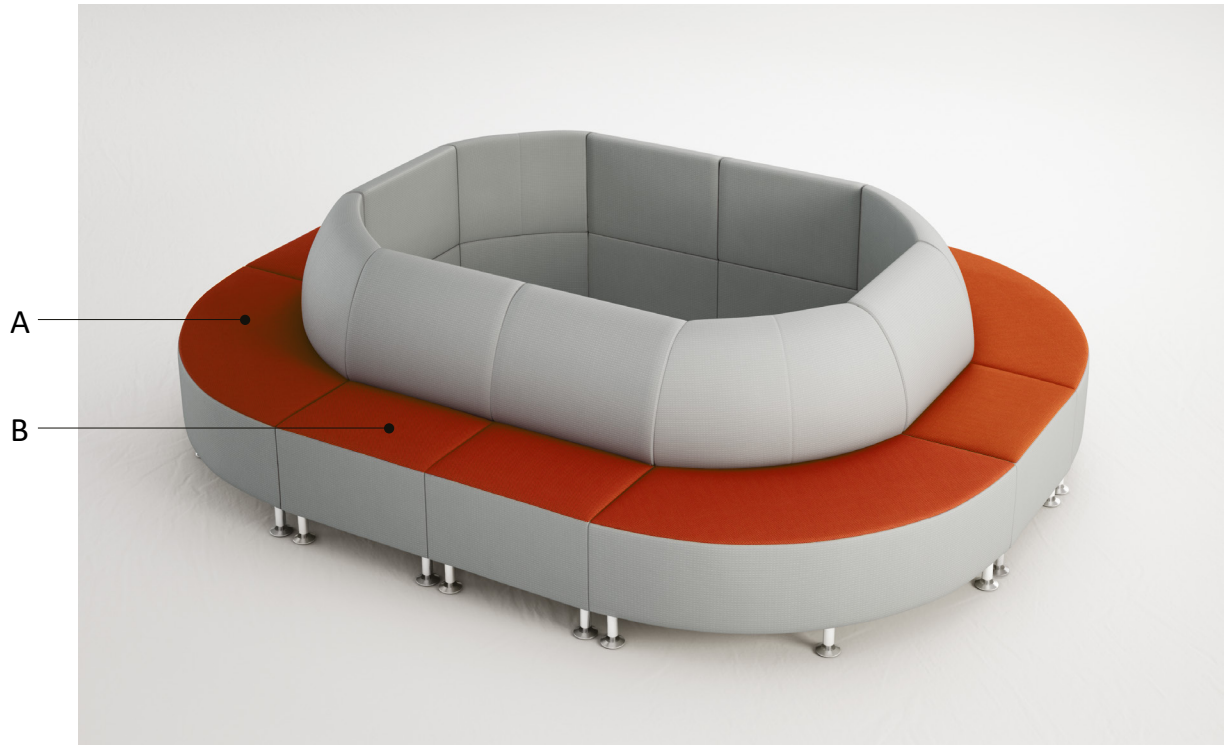

Typical Layouts

infiniti-c002

Fabric: Momentum Textiles - Odyssey Lively, Millennium Steel

Note: Fabrics are specified for informational purpose only and may be of different grades. Typical pricing is based on grade 2 fabric.

ITEM	QTY	CODE	DESCRIPTION	LIST PRICE $	TOTAL $
A	4	LL-IN-BADI26	Arched bench with inner back rest - Grade 2	2 686	10 744
B	6	LL-IN-BC26	Square bench with back rest - Grade 2	1 739	10 434
				Total:	21 178