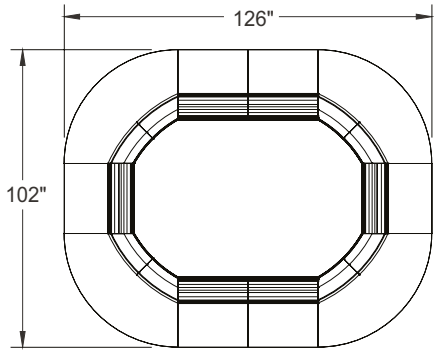

Typical Layouts

infiniti-c002

Fabric: Momentum Textiles - Odyssey Lively, Millennium Steel

Note: Fabrics are specified for informational purpose only and may be of different grades. Typical pricing is based on grade 2 fabric.

ITEM	QTY	CODE	DESCRIPTION	LIST PRICE $	TOTAL $
A	4	LL-IN-BADI26	Arched bench with inner back rest - Grade 2	2 686	10 744
B	6	LL-IN-BC26	Square bench with back rest - Grade 2	1 739	10 434
				Total:	21 178