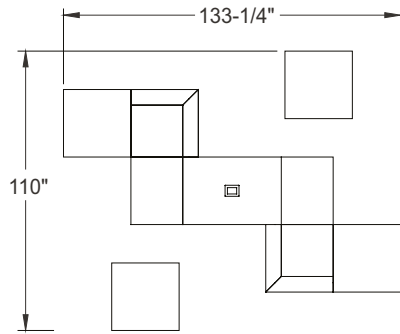

Typical Layouts

sit-c001

Laminate: Smoked Walnut
Fabric: Momentum Textiles - Cover Cloth Hickory,
Cover Cloth Platinum, Cover Cloth Sorrel
Kickplate: Slate

Note: Fabrics are specified for informational purpose only and may be of different grades. Typical pricing is based on grade 2 fabric.

ITEM	QTY	CODE	DESCRIPTION	LIST PRICE $	TOTAL $
A	2	LL-SIT-B	Bench - Grade 2	1 214	2 428
B	2	LL-SIT-CBM	Corner bench with medium back - Grade 2	2 571	5 142
C	1	LL-SIT-38BT	Bench with fabric frame and built-in table with fabric frame - Grade 2	2 710	2 710
	1	[MH3D120]	Option - Connectivity unit - 1 electric outlet and 1 dual charger USB-a+c	449	449
D	2	LL-SIT-FT	Occasional table with fabric frame - Grade 2	991	1 982
				Total:	12 711
				Total without options:	12 262