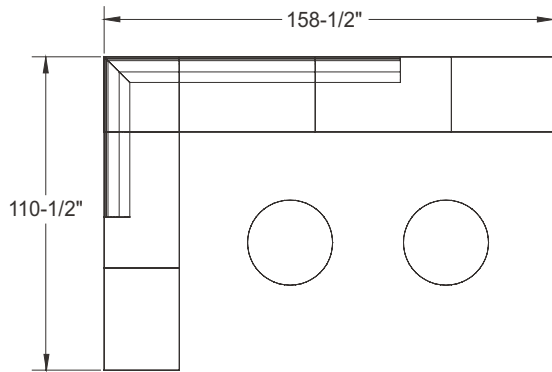

Typical Layouts

infiniti-c008

Laminate: Ginger Root
Fabric: Ennis Fabrics - Foundation Wind Chime, Aristocrat Navy
Note: Fabrics are specified for informational purpose only and may be of different grades. Typical pricing is based on grade 2 fabric.

ITEM	QTY	CODE	DESCRIPTION	LIST PRICE $	TOTAL $
A	2	LL-IN-BC36	Rectangular bench - Grade 2	1 256	2 512
B	1	LL-IN-BCDC48L	Rectangular bench with 30" backrest on left - Grade 2	2 177	2 177
C	1	LL-IN-BCCD26	Corner bench with backrest - Grade 2	1 973	1 973
D	1	LL-IN-BCD48	Rectangular bench with backrest - Grade 2	2 227	2 227
E	1	LL-IN-BCDC48R	Rectangular bench with 30" backrest on right - Grade 2	2 177	2 177
F	2	LL-LEO-TMAR202424	Circular bench with laminate top - Grade 2	1 440	2 880
				Total:	13 946