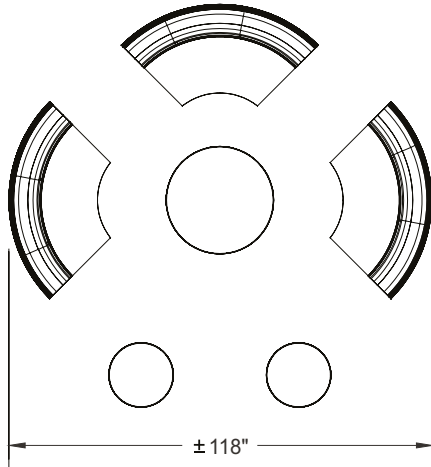

Typical Layouts

leo-c002

A
B
C

Laminate: Ginger Root
Fabric: Mayer Fabrics - Fedora, Plum, Topaz and Light Gray

Note: Fabrics are specified for informational purpose only and may be of different grades. Typical pricing is based on grade 2 fabric.

ITEM	QTY	CODE	DESCRIPTION	LIST PRICE $	TOTAL $
A	3	LL-IN-BADE26	Arched bench with outer backrest - Grade 2	2 895	8 685
B	1	LL-LEO-TMAR202424	Circular bench with laminate top 24" - Grade 2	1 440	1 440
C	2	LL-LEO-PR2018	Circular bench - Grade 2	743	1 486
				Total:	11 611