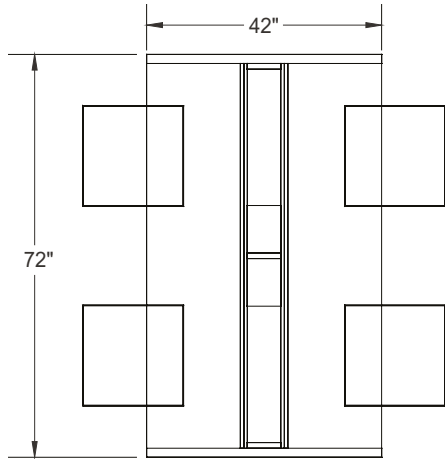

Typical Layouts

leo-c002b-fb

Laminate: Smoked Walnut and polar white
Fabric: Momentum Textiles - Odyssey Sprout

Note: Fabrics are specified for informational purpose only and may be of different grades. Typical pricing is based on grade 2 fabric.

ITEM	QTY	CODE	DESCRIPTION	LIST PRICE $	TOTAL $
A	1	LK 4272 TAC29 PNGR	Link collaboration table 42"x 72"x 29"H	1 718	1 718
B	4	LL-LEO-PS201818	Square bench 18" - Grade 2	808	3 232
				Total:	4 950