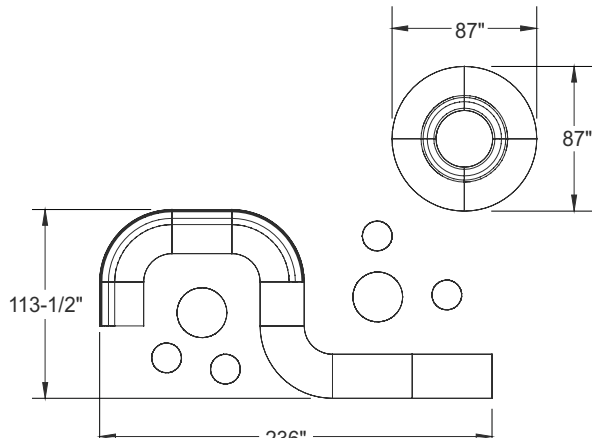

Typical Layouts

infiniti-c009

Fabric: Mayer Fabrics - Caressa Aqua, Stone, Granite

Note: Fabrics are specified for informational purpose only and may be of different grades. Typical pricing is based on grade 2 fabric.

ITEM	QTY	CODE	DESCRIPTION	LIST PRICE $	TOTAL $
A	1	LL-IN-BCD26	Square bench with backrest - Grade 2	1 739	1 739
B	2	LL-IN-BADE26	Arched bench with outer backrest - Grade 2	2 895	5 790
C	1	LL-IN-BCD36	Rectangular bench with backrest - Grade 2	1 919	1 919
D	1	LL-IN-BC26	Square bench - Grade 2	1 235	1 235
E	1	LL-IN-BA26	Arched bench - Grade 2	1 962	1 962
F	2	LL-IN-BC48	Rectangular bench - Grade 2	1 455	2 910
G	4	LL-LEO-PR2018	Circular bench - Grade 2	743	2 972
H	2	LL-LEO-TMAR202424-MB-W	Circular bench - Grade 2	1 440	2 880
I	4	LL-IN-BADI26	Arched bench with inner backrest - Grade 2	2 686	10 744
				Total:	32 151