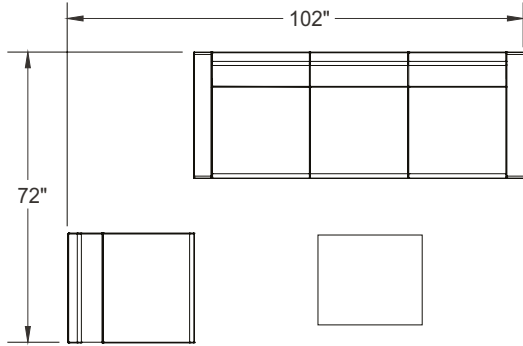

Typical Layouts

slim-c001

Laminate: Storm
 Metal: Satin Nickel
 Fabric: Ennis Fabrics - Aristocrat Navy

Note: Fabrics are specified for informational purpose only and may be of different grades. Typical pricing is based on grade 2 fabric.

ITEM	QTY	CODE	DESCRIPTION	LIST PRICE \$	TOTAL \$
A	1	SS SL1SB SN	Lounge Chair 24-1/2" x 28-1/4" x 36"H - Grade 2	1 584	1 584
B	1	SS SL3AB SN	Sofa 74" x 28-1/4" x 36"H - Grade 2	3 313	3 313
C	1	OS SL1T SN	Small coffee table 27-1/2" x 23-3/4" x 19-1/2"H	569	569
				Total:	5 466