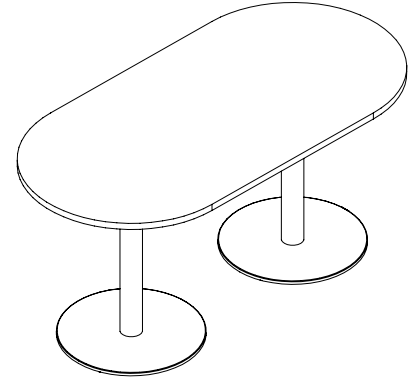

magog

Classic and sophisticated tables.

logiflex

A wide variety of applications.

Magog is a classic collection of tables that look both sophisticated and casual. These tables can be combined to suit a wide variety of applications. Magog is a perfect fit for official or informal meeting spaces, private offices, reception and lounge areas, and halls.

CIRCULAR BASES
WITH RACETRACK TOP

HEIGHT	SURFACE	BASE
29"H	MAXIMUM 36" X 36"	1x 20" BASE
	MAXIMUM 36" X 72"	2x 20" BASE
	MAXIMUM 48" X 48"	1x 24" BASE
	MAXIMUM 48" X 96"	2x 24" BASES
36"H	MAXIMUM 30" X 30"	1x 20" BASE
	MAXIMUM 30" X 60"	2x 20" BASES
40"H	MAXIMUM 42" X 42"	1x 24" BASE
	MAXIMUM 36" X 96"	2x 24" BASES