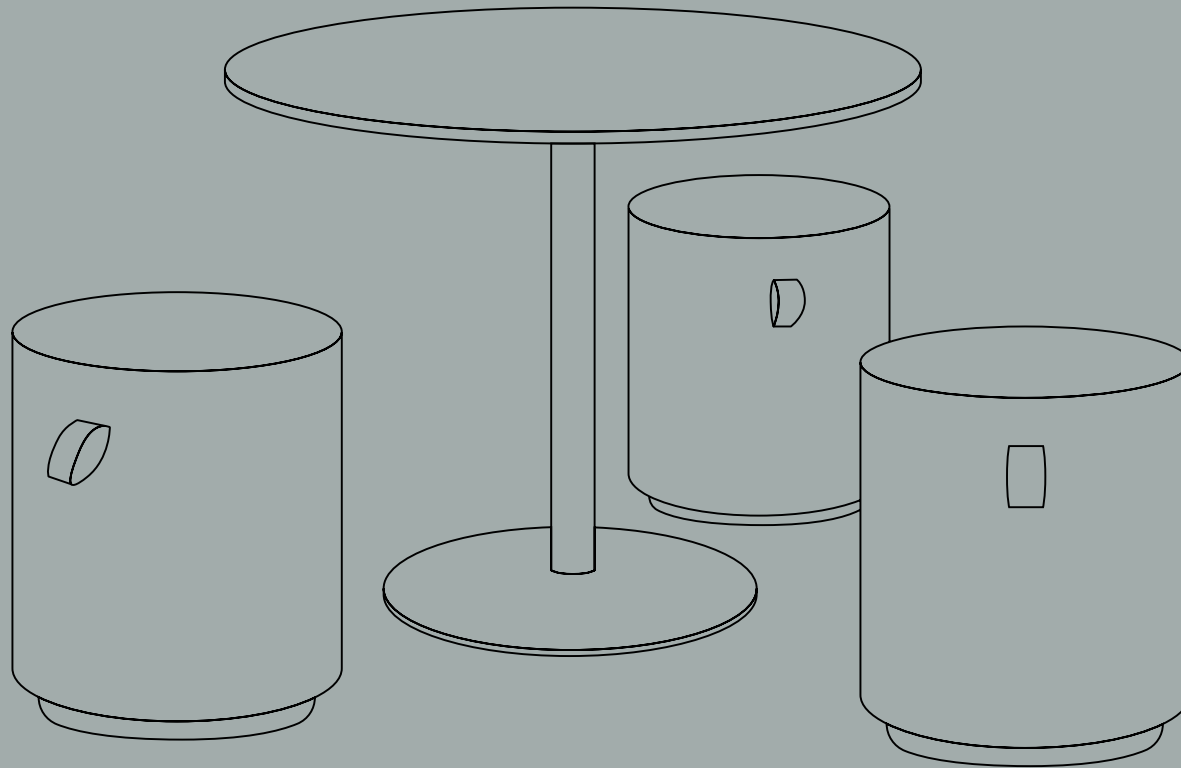

logiflex

1235 St-Roch N., Sherbrooke QC J1N 0H2 Canada
T : 1.877.864.9323 | F : 1.800.474.7830 | logiflex.ca

As our product line is constantly evolving and expanding,
we recommend that you visit logiflex.ca for updates.

October 2024