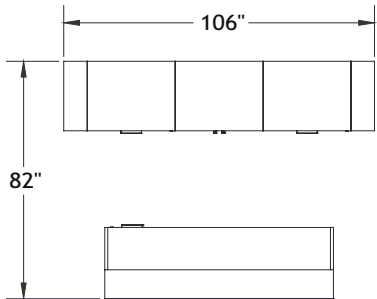

# Typical Layouts

3K-c01

E

A

B

C

D

Laminate: Grigio and Polar White  
 High gloss front: Polar White  
 Metal: Satin Nickel  
 Handles: H052

**Note:** Fabrics are specified for informational purpose only and may be of different grades. Typical pricing is based on grade 2 fabric.

ITEM	QTY	CODE	DESCRIPTION	LIST PRICE \$	TOTAL \$
A	1	RE 2484 E 3K1 GLR	Reception 3K - Reception desk with one full length transaction shelf 24" x 84" x 36"H with E pedestal on right	3 789	3 789
	2	[CAPF]	CAPF grommet	0	0
B	1	RE 243041 AR	Cabinet 24" x 30" x 41"H - High gloss front	1 152	1 152
C	2	RE 2430 CL3	File Cabinet 24" x 30" x 41"H - High gloss front	1 641	3 282
D	2	RE 240841 PGV	Vertical Pigeonhole 24" x 8" x 41"H	613	1 226
				TOTAL:	9 449
E	1	CH 500 YM8340 A7 AB	Cyrus Chair - Grade 2	688	688
				TOTAL:	688