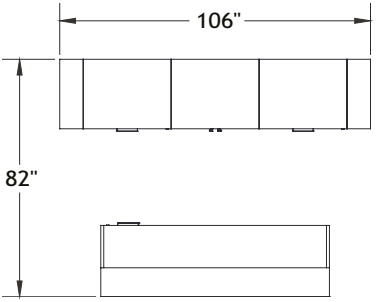

Typical Layouts

3K-c01

E ———
 A ———
 B ———
 C ———
 D ———

Laminate: Grigio and Polar White
 High gloss front: Polar White
 Metal: Satin Nickel
 Handles: H052

Note: Fabrics are specified for informational purpose only and may be of different grades. Typical pricing is based on grade 2 fabric.

ITEM	QTY	CODE	DESCRIPTION	LIST PRICE \$	TOTAL \$
A	1	RE 2484 E 3K1 GLR	Reception 3K - Reception desk with one full length transaction shelf 24" x 84" x 36"H with E pedestal on right	4 871	4 871
	2	[CAPF]	CAPF grommet	0	0
B	1	RE 243041 AR	Cabinet 24" x 30" x 41"H - High gloss front	1 430	1 430
C	2	RE 2430 CL3	File Cabinet 24" x 30" x 41"H - High gloss front	2 057	4 114
D	2	RE 240841 PGV	Vertical Pigeonhole 24" x 8" x 41"H	795	1 590
				TOTAL:	12 005
E	1	CYWE41GR2	Cyrus Chair - Grade 2	858	858
				TOTAL:	858