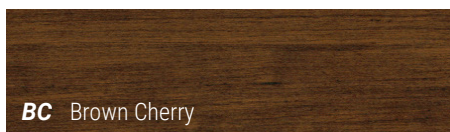

Configuration 11 \$3 163

Configuration 12 \$3 571

Configuration 13 \$3 079

Configuration 14 \$3 530

Configuration 15 \$1 292

Available finishes

3 colors available for all furniture base:

9 colors available for all components other than the base:

- All surfaces
- Open Hutch
- Front of the surface unit

3 colors available for all metal components:

- Legs
- Handles
- Grommets

SN
Satin nickel

BL
Black

WH
White + \$129