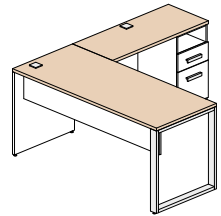

Configuration 4 $1 787