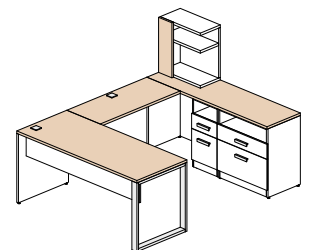

Configuration 12 $3 571