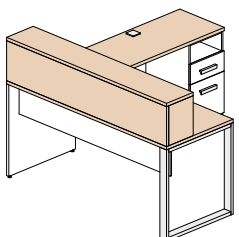

Configuration 8 $2 238