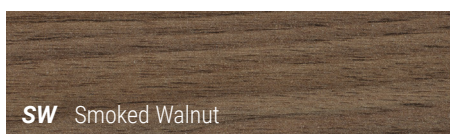

Configuration 11 \$3 163

Configuration 12 \$3 571

Configuration 13 \$3 079

Configuration 14 \$3 530

Configuration 15 \$1 292

Available finishes

3 colors available for all furniture base:

9 colors available for all components other than the base:

- All surfaces
- Open Hutch
- Front of the surface unit

3 colors available for all metal components:

- Legs
- Handles
- Grommets

SN
Satin nickel

BL
Black

WH
White + \$129