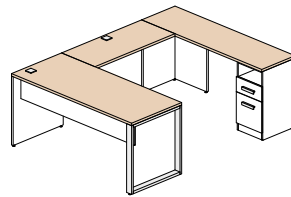

Configuration 3 $2 220