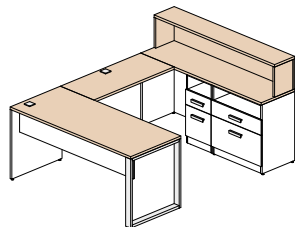

Configuration 14 $3 530