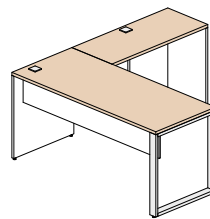

Configuration 15 $1 292