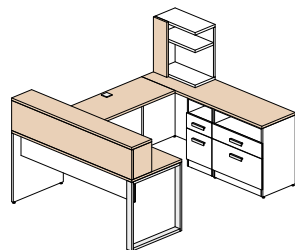

Configuration 10 $4 022