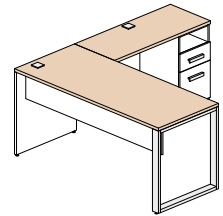

Configuration 4 $1 450