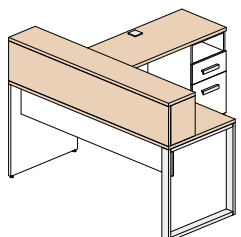

Configuration 8 $1 814