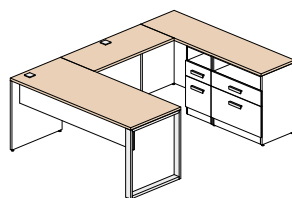

Configuration 13 $2 495