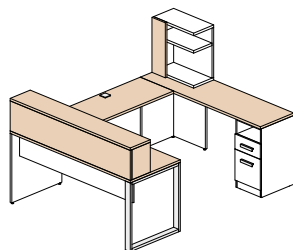

Configuration 11 $2 565