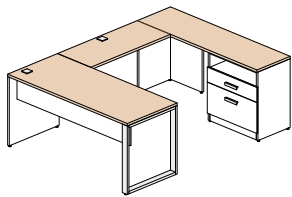

15 Knockouts at unbeatable prices

Quick ship product.

Configuration 1 $1 945