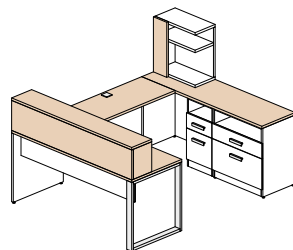

Configuration 10 $3 262