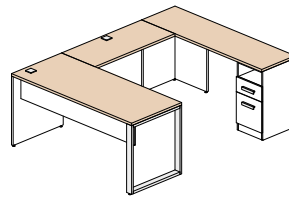

Configuration 3 $1 798