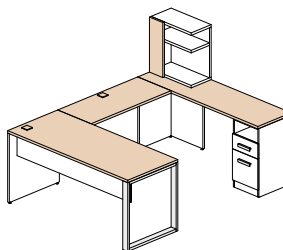

Configuration 7 $2 201