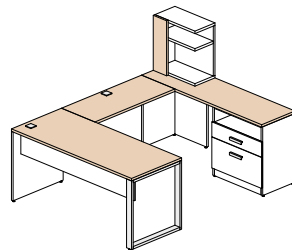

Configuration 5 $2 348