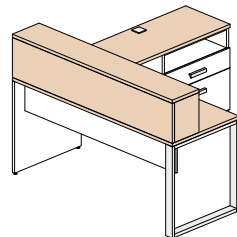

Configuration 6 $1 961