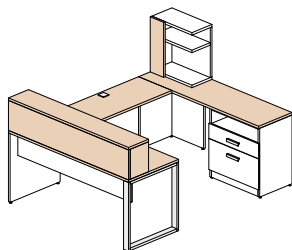

Configuration 9 $2 712