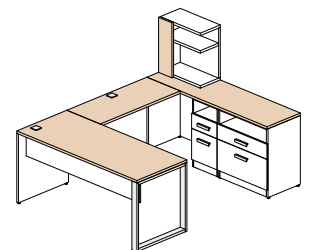

Configuration 12 $2 898