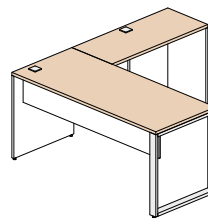

Configuration 15 $1 045