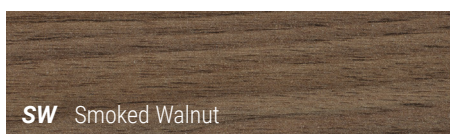

Configuration 11 \$2 565

Configuration 12 \$2 898

Configuration 13 \$2 495

Configuration 14 \$2 859

Configuration 15 \$1 045

Available finishes

3 colors available for all furniture base:

9 colors available for all components other than the base:

- All surfaces
- Open Hutch
- Front of the surface unit

3 colors available for all metal components:

- Legs
- Handles
- Grommets

SN
Satin nickel

BL
Black

WH
White + \$129