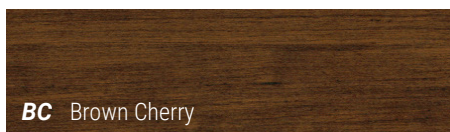

Configuration 11 \$2 565

Configuration 12 \$2 898

Configuration 13 \$2 495

Configuration 14 \$2 859

Configuration 15 \$1 045

Available finishes

3 colors available for all furniture base:

9 colors available for all components other than the base:

- All surfaces
- Open Hutch
- Front of the surface unit

3 colors available for all metal components:

- Legs
- Handles
- Grommets

SN
Satin nickel

BL
Black

WH
White + \$129