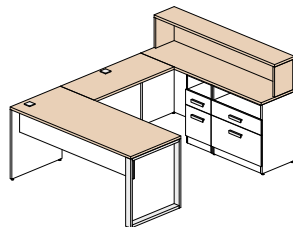

Configuration 14 $2 859