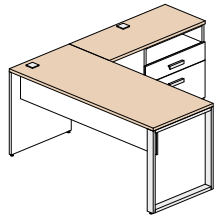

Configuration 2 $1 597