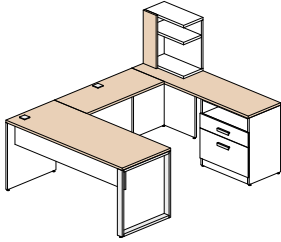

Configuration 5 **$2 287**