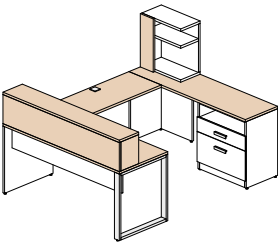

Configuration 9 **$2 644**