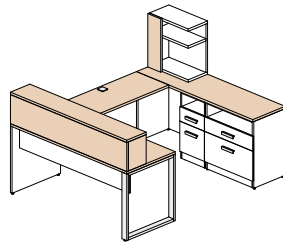

Configuration 10 **$3 180**