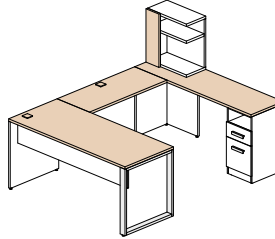

Configuration 7 **$2 144**