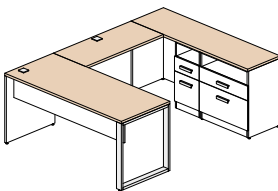

Configuration 13 **\$2 434**

Configuration 14 **\$2 791**

Configuration 15 **\$1 021**

Available finishes

The frame of the furniture is polar white (W), the following items may be of the following 5 colors: all surfaces, surface open hutch and front of the surface unit.