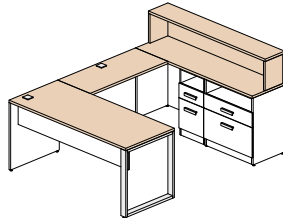

Configuration 13 **\$2 434**

Configuration 14 **\$2 791**

Configuration 15 **\$1 021**

Available finishes

The frame of the furniture is polar white (W), the following items may be of the following 5 colors: all surfaces, surface open hutch and front of the surface unit.