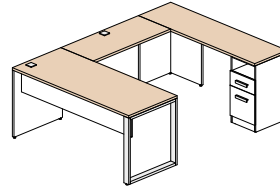

Configuration 3 **$1 755**