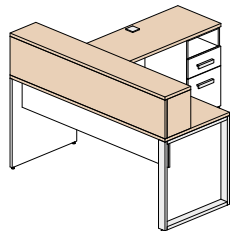

Configuration 8 **$1 770**