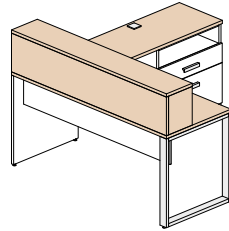

Configuration 6 **$1 913**