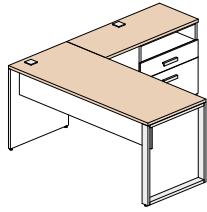

Configuration 2 **$1 556**