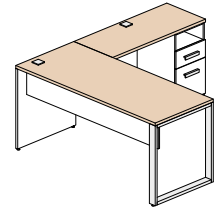

Configuration 4 **$1 413**