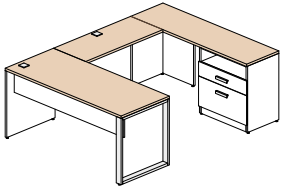

15 Knockouts at unbeatable prices

MANUFACTURED IN 3 WEEKS OR LESS

Configuration 1 **$1 898**