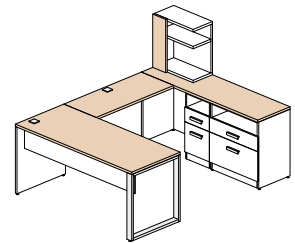

Configuration 12 **$2 823**