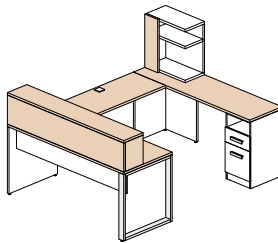

Configuration 11 **$2 501**