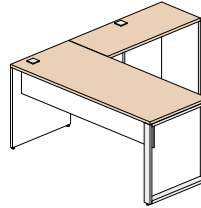

Configuration 13 **\$2 434**

Configuration 14 **\$2 791**

Configuration 15 **\$1 021**

Available finishes

The frame of the furniture is polar white (W), the following items may be of the following 5 colors: all surfaces, surface open hutch and front of the surface unit.