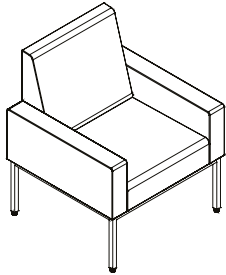

slim

Refined and **modern** lounge seating & tables.

logiflex

Furnish your reception areas.

Combining a refined and modern look, the Slim collection is suitable for lounge and reception areas, as well as waiting rooms. With its fine metal structure and sleek lines, it offers a timeless and minimalist design.

PRODUCT MAP

Armchair

Lounge Chair

Little Coffee Table

Loveseat

Armless Loveseat

Large Coffee Table

Sofa