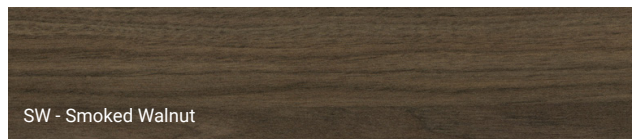

slim

Refined and **modern** lounge seating & tables.

logiflex

Furnish your reception areas.

Combining a refined and modern look, the Slim collection is suitable for lounge and reception areas, as well as waiting rooms. With its fine metal structure and sleek lines, it offers a timeless and minimalist design.

SN
Satin Nickel

LAMINATES

ASY - Asha

SW - Smoked Walnut

IGS - Ingot Grey

COLORS AND FINISHES GUIDE

A wide selection of additional finishes is available in our Colors and finishes Guide. [View online!](#)

COLLECTION OVERVIEW

Armless Sofa

OPTIONS

2 metal finishes for structures.

BL
Black

SN
Satin Nickel

FEATURES

- Sleek metal structure, offered in Satin Nickel and Matte Black
- Complete set of armchairs, sofas and side tables
- Large choice of upholstery, vinyl and leather