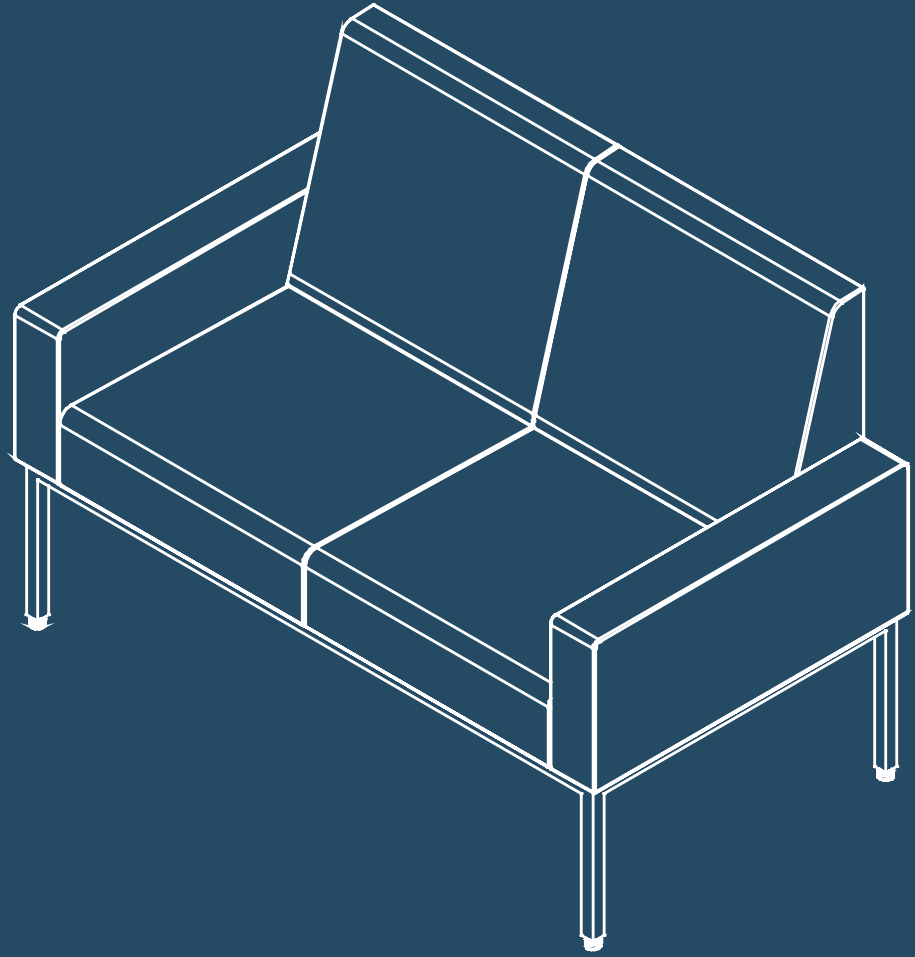

slim

Refined and **modern** lounge seating & tables.

logiflex

Furnish your reception areas.

Combining a refined and modern look, the Slim collection is suitable for lounge and reception areas, as well as waiting rooms. With its fine metal structure and sleek lines, it offers a timeless and minimalist design.

Armless Sofa

OPTIONS

2 metal finishes for structures.

BL
Black

SN
Satin Nickel

FEATURES

- Sleek metal structure, offered in Satin Nickel and Matte Black
- Complete set of armchairs, sofas and side tables
- Large choice of upholstery, vinyl and leather