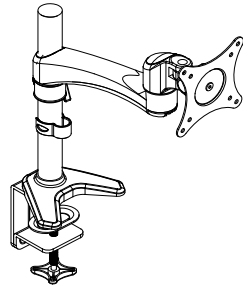

CYRUS CHAIR

\$731

ELEVATION BAS

from \$1 294

Consult the price list to learn about the options and dimensions offered for Sweet.

OPTIONS

ADDITIONAL STORAGE AND ORGANIZATION

Laminated Drawer with Lock
TIRA – \$166

Sliding Drawer
TCPM – \$148

Swivel Drawer
SWV – \$50

CPU Holder
MCPU90 – \$165

Mini CPU Holder
MCPU50 – \$137

Velcro Tie
WM – \$10

ERGONOMICS

Wrist Rest
AP – \$58

Keyboard Tray
KB – \$140

Monitor Bracket
C-1A – \$112

Double Monitor Bracket
C-2A – \$187

ACCESS TO ELECTRICITY

Grommet
CAPF / CBPF – \$21

Connectivity Unit
MH3D – \$320

As our product line is constantly evolving and expanding, we recommend that you visit logiflex.ca for updates.
En raison de l'évolution constante des lignes de produits, Logiflex vous encourage à consulter les mises à jour au logiflex.ca.