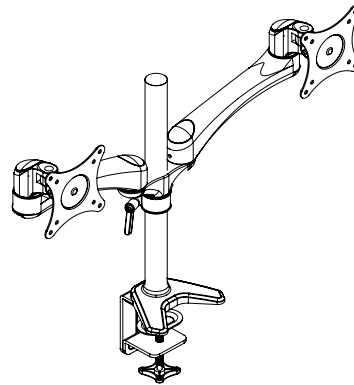

CYRUS CHAIR

\$731

ELEVATION BAS

from \$1 294

Consult the price list to learn about the options and dimensions offered for Sweet.

OPTIONS

ADDITIONAL STORAGE AND ORGANIZATION

Laminated Drawer with Lock
TIRA – \$166

Sliding Drawer
TCPM – \$148

Swivel Drawer
SWV – \$50

CPU Holder
MCPU90 – \$165

Mini CPU Holder
MCPU50 – \$137

Velcro Tie
WM – \$10

ERGONOMICS

Wrist Rest
AP – \$58

Keyboard Tray
KB – \$140

Monitor Bracket
C-1A – \$112

Double Monitor Bracket
C-2A – \$187

ACCESS TO ELECTRICITY

Grommet
CAPF / CBPF – \$21

Connectivity Unit
MH3D – \$320

As our product line is constantly evolving and expanding, we recommend that you visit logiflex.ca for updates.
En raison de l'évolution constante des lignes de produits, Logiflex vous encourage à consulter les mises à jour au logiflex.ca.