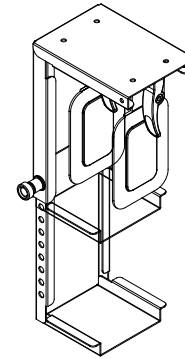

CYRUS CHAIR

\$731

ELEVATION BAS

from \$1 294

Consult the price list to learn about the options and dimensions offered for Sweet.

OPTIONS

ADDITIONAL STORAGE AND ORGANIZATION

Laminated Drawer with Lock
TIRA – \$166

Sliding Drawer
TCPM – \$148

Swivel Drawer
SWV – \$50

CPU Holder
MCPU90 – \$165

Mini CPU Holder
MCPU50 – \$137

Velcro Tie
WM – \$10

ERGONOMICS

Wrist Rest
AP – \$58

Keyboard Tray
KB – \$140