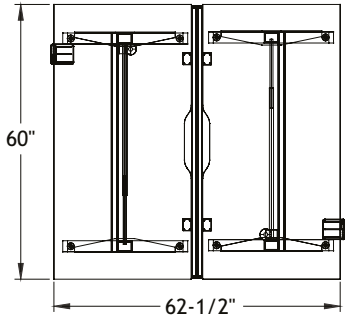

Typical Layouts

elevation-c001

Laminate: Mink Grey
Metal: Black
Fabric: Mayer Fabrics - Fedora Aegean

Note: Fabrics are specified for informational purpose only and may be of different grades. Typical pricing is based on grade 2 fabric.

ITEM	QTY	CODE	DESCRIPTION	LIST PRICE $	TOTAL $
A	2	EL 3060 BAS BL NGR	Rectangular desk 30" x 60" x 27"/47"H	1 471	2 942
	2	[WAVC]	Option - Cutout for wires	24	48
B	2	LV 2660 UBC BL	Tackboard 26"H x 60" - Grade 2	394	788
				TOTAL:	3 778
				Price per individual desk	1 889

Electrical Accessories

	2	84 20 AP1 72	Starter cable with plug at one end, 72" long	213	426
	2	WM41 18	Power and data cable support, 4 simplex / 1 circuit, 18-1/2" long	331	662
	2	WF55	Fabric sleeve for wires - Grade 2	177	354
	1	8SR	Simplex removal tool	5	5
				TOTAL:	1 447