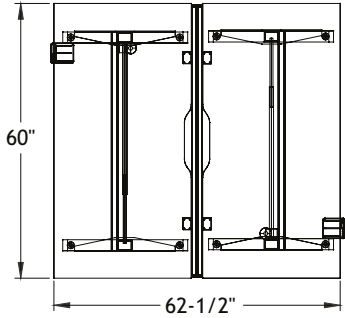

Typical Layouts

elevation-c001

Laminate: Mink Grey
 Metal: Black
 Fabric: Mayer Fabrics - Fedora Aegean

Note: Fabrics are specified for informational purpose only and may be of different grades. Typical pricing is based on grade 2 fabric.

ITEM	QTY	CODE	DESCRIPTION	LIST PRICE \$	TOTAL \$
A	2	EL 3060 BAS BL NGR	Rectangular desk 30" x 60" x 27"/47"H	1 561	3 122
	2	[WAVC]	Option - Cutout for wires	24	48
B	2	LV 2660 UBC BL	Tackboard 26"H x 60" - Grade 2	398	796
				TOTAL:	3 966
				Price per individual desk	1 983
Electrical Accessories					
	2	84 20 AP1 72	Starter cable with plug at one end, 72" long	215	430
	2	WM41 18	Power and data cable support, 4 simplex / 1 circuit, 18-1/2" long	334	668
	2	WF55	Fabric sleeve for wires - Grade 2	193	386
	1	8SR	Simplex removal tool	5	5
				TOTAL:	1 489