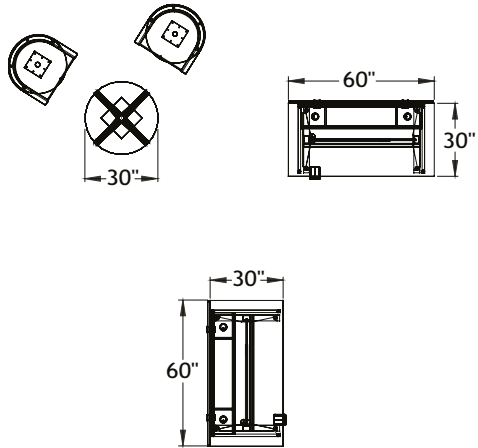

Typical Layouts

elevation-c002

Laminate: Natural Maple
Metal: Satin Nickel
Fabrics: Momentum Textiles - Infinity Maize and Papaya

Note: Fabrics are specified for informational purpose only and may be of different grades. Typical pricing is based on grade 2 fabric.