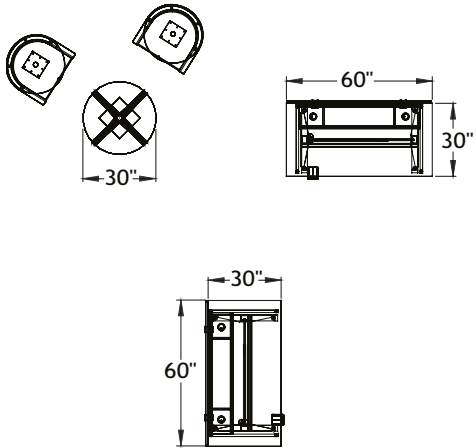

Typical Layouts

elevation-c002

Laminate: Natural Maple
Metal: Satin Nickel
Fabrics: Momentum Textiles - Infinity Maize and Papaya

Note: Fabrics are specified for informational purpose only and may be of different grades. Typical pricing is based on grade 2 fabric.