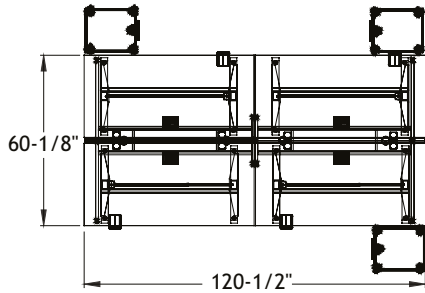

Typical Layouts

elevation-c003

Laminate: Storm
 Metal: Satin Nickel
 Fabric: Momentum Textiles - Odyssey Captain

Note: Fabrics are specified for informational purpose only and may be of different grades. Typical pricing is based on grade 2 fabric.

ITEM	QTY	CODE	DESCRIPTION	LIST PRICE \$	TOTAL \$
A	1	EL 3060 LPMDOF SN NGR	Double rectangular desk with laminate panel leg 30" x 60" x 27"/47"H	1 892	1 892
	1	[PGRR]	Option - Leg grommet	0	0
	1	[MH3D C]	Option - Connectivity unit - 1 power and 2 USB chargers	360	360
B	1	EL 3060 LPDMFO SN NGR	Double rectangular desk with laminate panel leg 30" x 60" x 27"/47"H	1 892	1 892
	1	[MH3D C]	Option - Connectivity unit - 1 power and 2 USB chargers	360	360
C	1	EL 3060 LPMDFO SN NGR	Double rectangular desk with laminate panel leg 30" x 60" x 27"/47"H	1 892	1 892
	1	[PGRL]	Option - Leg grommet	0	0
	1	[MH3D C]	Option - Connectivity unit - 1 power and 2 USB chargers	360	360
D	1	EL 3060 LPDMOF SN NGR	Double rectangular desk with laminate panel leg 30" x 60" x 27"/47"H	1 892	1 892
	1	[MH3D C]	Option - Connectivity unit - 1 power and 2 USB chargers	360	360
E	3	LV 18LS MOBD	Mobile pedestal - Letter size	1 922	5 766
	3	[CF]	Option - Cushion full - Grade 2	638	1 914
F	4	LV 1560 UBS SN	Tackboard 15"H x 60" - Grade 2	470	1 880
				TOTAL:	18 568
				Price per individual desk	4 642
Electrical Accessories					
	1	84 SB2 120	Starter cable with hardwire, 120" long	243	243
	2	PW84	Mounting bracket with power block, 8 simplex / 4 circuit	342	684
	1	84 FF 60	Junction cable, 60" long	172	172
	4	WF36	Fabric sleeve for wires - Grade 2	159	636
	1	8SR	Simplex removal tool	5	5
				TOTAL:	1 740