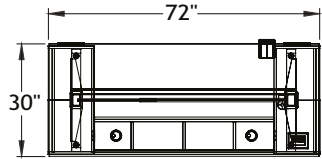

Typical Layouts

elevation-c007

Laminate: Storm  
 Metal: Satin Nickel  
 Glass: Metallic Grey

ITEM	QTY	CODE	DESCRIPTION	LIST PRICE \$	TOTAL \$
	1	EL 3072 LBSFF SN NGR	Rectangular desk with laminate boxed leg 30" x 72" x 27"/47"H	2 949	2 949
A	1	[FM]	Option - Modesty full	0	0
	1	[MH3D L]	Option - Connectivity unit - 1 power and 2 USB ports	360	360
	1	[DLR]	Option - Left and right drawer	178	178
B	1	ML BBL 203029	Bookcase 20" x 30" x 29"H	444	444
C	1	ML CL 20302	Lateral filing cabinet 20" x 30" x 29"H	924	924
D	1	ML 203029 AR	Cabinet with two doors 20" x 30" x 29"H	753	753
E	2	LV 164515 ARW V4	Wall hutch 16" x 45" x 15"H, 4 doors with aluminium frame, Metallic Grey glass	2 165	4 330
				TOTAL:	9 938