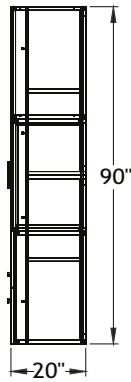

Typical Layouts

elevation-c007

Laminate: Storm  
 Metal: Satin Nickel  
 Glass: Metallic Grey

ITEM	QTY	CODE	DESCRIPTION	LIST PRICE \$	TOTAL \$
	1	EL 3072 LBSFF SN NGR	Rectangular desk with laminate boxed leg 30" x 72" x 27"/47"H	2 949	2 949
A	1	[FM]	Option - Modesty full	0	0
	1	[MH3D L]	Option - Connectivity unit - 1 power and 2 USB ports	360	360
	1	[DLR]	Option - Left and right drawer	178	178
B	1	ML BBL 203029	Bookcase 20" x 30" x 29"H	444	444
C	1	ML CL 20302	Lateral filing cabinet 20" x 30" x 29"H	924	924
D	1	ML 203029 AR	Cabinet with two doors 20" x 30" x 29"H	753	753
E	2	LV 164515 ARW V4	Wall hutch 16" x 45" x 15"H, 4 doors with aluminium frame, Metallic Grey glass	2 165	4 330
				TOTAL:	9 938

Electrical Accessories

	1	WF36	Fabric sleeve for wires - Grade 2	159	159
	1	PBL	Power bar with 6 electric outlets	55	55
				TOTAL:	214