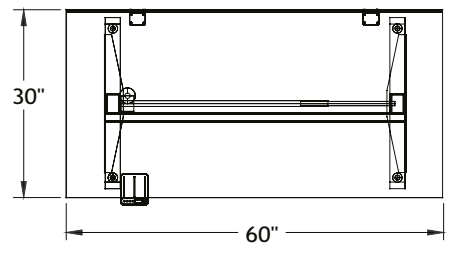

Typical Layouts

elevation-c015b

Laminate: Haze
Metal: Satin Nickel

ITEM	QTY	CODE	DESCRIPTION	LIST PRICE \$	TOTAL \$
A	1	EL 3060 BAS SN NGR	Rectangular desk 30" x 60" x 27"/47"H	1 471	1 471
B	1	LV 1060 UAM C1 SN PL	Acrylic divider screen 10"H x 60"	463	463
TOTAL:					1 934