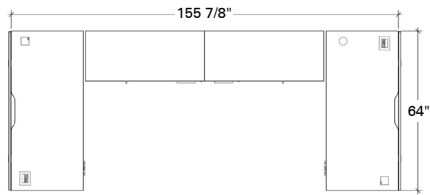

Typical Layouts

EP-C003

Laminate: Chiffon
 Metal: Black
 Glass: Jet Black Satin Glass

Note: Fabrics are specified for informational purpose only and may be of different grades. Typical pricing is based on grade 2 fabric.

| ITEM | QTY | CODE | DESCRIPTION | LIST PRICE \$ | TOTAL \$ |
|------|-----|--------------|---|---------------------------|----------|
| A | 1 | 2964TBLSPEC | Elevation Plus table 29"D X 64"L with rectangular surface (ref: S-157747, item 001) | 1 916 | 1 916 |
| | 1 | [MH3DBL] | Option - Retractable plug-in unit with 1 electrical outlet and 2 USB outlets | 401 | 401 |
| B | 1 | 2964TBLSPEC | Elevation Plus table 29"D X 64"L with rectangular surface (ref: S-157747, item 002) | 1 916 | 1 916 |
| | 1 | [MH3DBL] | Option - Retractable plug-in unit with 1 electrical outlet and 2 USB outlets | 401 | 401 |
| | 1 | [QIBL] | Option - Wireless charger | 624 | 624 |
| C | 2 | LV 2664UBCBL | Tackboard divier screen 7/8" UBC 26" X 64" | 722 | 1 444 |
| D | 1 | LV CRESPEC | Credenza 20" X 48" X 29" H with 1" surface | 3 013 | 3 013 |
| E | 1 | LV CRESPEC | Credenza 20" X 48" X 29" H with 1" surface | 3 013 | 3 013 |
| | | | | TOTAL: | 12 727 |
| | | | | Price per individual desk | 2 545 |