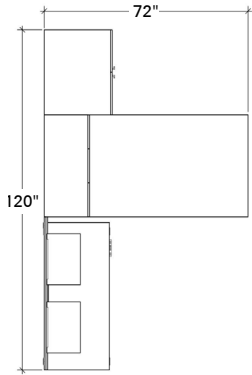

Typical Layouts

EP-C004

Laminate: Natural Maple
Metal: Satin Nickel
Fabrics: Momentum Textiles - Infinity Maize and Papaya

Note: Fabrics are specified for informational purpose only and may be of different grades. Typical pricing is based on grade 2 fabric.

ITEM	QTY	CODE	DESCRIPTION	LIST PRICE $	TOTAL $
A	1	LV 3672FY BL B3SPEC	Right primary desk layering 36" X 72" X 29" H, top 1"	1078	1 078
	1	[MH3DBL]	Option - Retractable connection unit with 1 electrical outlet and 2 USB sockets	401	401
B	1	EP 2352TBL	Elevation Plus table 23"D X 52"L with rectangular surface	1 859	1 859
C	1	LV 2336BBL25BL	High pedestal 23" X 36" X 25" H, top 1"	668	668
D	1	LV 243066UN13DBL	Storage tower 24" X 30" X 66" H with top 1"	1364	1 364
E	1	LV 163615ARWR	Wall unit 16" X 36" X 15" H with top 1"	729	729
F	1	ML 2290TBWBA	Grade 2 Custom fabric wall tackboard	621	621
G	1	VO 1554WP	Volt wall panel 15"H X 54"L	222	222
H	2	VO WS	Volt wall shelf 11-3/4"D X 18"W	404	808
				TOTAL:	7 750
				Price per individual desk	969