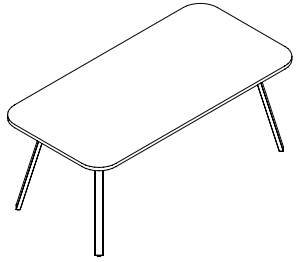

COLLECTION OVERVIEW

PRODUCT MAP

Rectangular tables

Metal legs
Lenght 72"