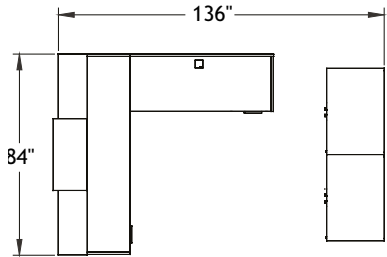

Typical Layouts

gallery-c001a

Laminate: Smoked Walnut and Polar White
 Metal: Chrome
 Handles: H052

ITEM	QTY	CODE	DESCRIPTION	LIST PRICE \$	TOTAL \$
A	1	RE E 3084 GA GLR	Gallery - Rectangular reception desk with shelf 36" x 84" x 42"H with E pedestal on left	2 221	2 221
	2	[CCPF]	CCPF grommet	0	0
B	1	RE 30 INBS M	Transaction Shelf - Laminate	789	789
C	1	RE 2460 F GAR GRC	Gallery - Reception return 24" x 60" x 41"H with F pedestal on right	1 702	1 702
	1	[CCPF]	CCPF grommet	0	0
D	2	RE 243641 AR	Cabinet 24" x 36" x 41"	1 160	2 320
				TOTAL:	7 032