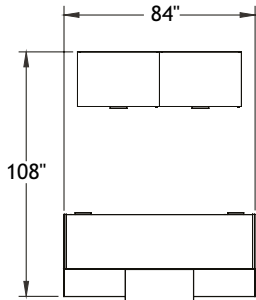

Typical Layouts

gallery-c004

Laminate: Ginger Root and Polar White
Metal: Chrome
Handles: H052
Logiflex In-Stock Fabric: Pebble Sidari

Note: Fabrics are specified for informational purpose only and may be of different grades. Typical pricing is based on grade 2 fabric.

ITEM	QTY	CODE	DESCRIPTION	LIST PRICE $	TOTAL $
A	1	RE E 3684 F GA GLR	Gallery - Rectangular reception desk with shelf 36" x 84" x 42"H with E pedestal on left and F pedestal on right	3 548	3 548
	2	[CCPF]	CCPF grommet	0	0
B	1	RE 30 INBS M	Transaction Shelf - Laminate	922	922
C	2	RE 2436 UC2	Multiple Unit 24" x 36" x 41"H	1 862	3 724
				TOTAL:	8 194
D	2	SS MAG CHR	Magog armchair - Grade 2	3 356	6 712
E	1	OSZ 30 TRORF4 CHR 20	Circular Orford table 30" x 20"H with knife edge moulding	2 306	2 306
				TOTAL:	9 018