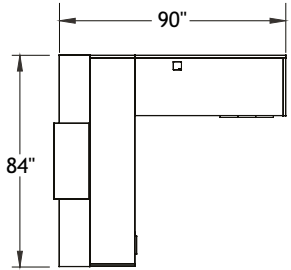

# Typical Layouts

## gallery-c005a

gallery-c005b

Laminate: Grigio and Polar White  
 Metal: Satin Nickel  
 Handles: H052

ITEM	QTY	CODE	DESCRIPTION	LIST PRICE \$	TOTAL \$
A	1	RE E 3084 GA GLR	Gallery - Rectangular reception desk with shelf 30" x 84" x 42"H with E pedestal on left	2 221	2 221
	2	[CAPF]	CAPF grommet	0	0
B	1	RE 30 INBS M	Transaction Shelf - Laminate	789	789
C	1	RE 2460 BCCL30 GAR GRC	Gallery - Reception return 24" x 60" x 41"H with BCCL pedestal on right	2 213	2 213
	1	[CAPF]	CAPF grommet	0	0
				TOTAL:	5 223