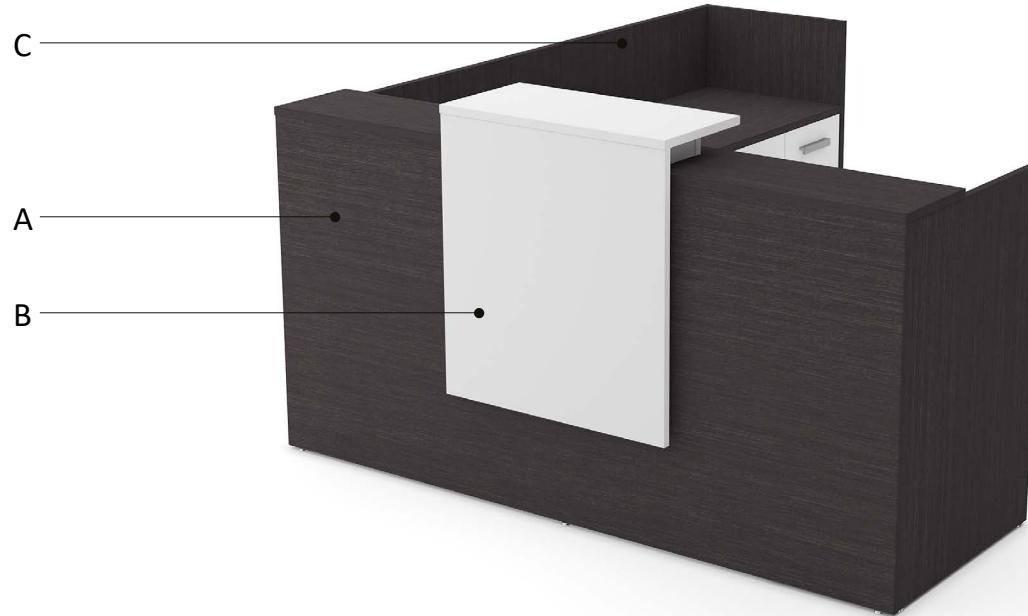

# Typical Layouts

## gallery-c005a

gallery-c005b

Laminate: Grigio and Polar White  
 Metal: Satin Nickel  
 Handles: H052

ITEM	QTY	CODE	DESCRIPTION	LIST PRICE \$	TOTAL \$
A	1	RE E 3084 GA GLR	Gallery - Rectangular reception desk with shelf 30" x 84" x 42"H with E pedestal on left	2 221	2 221
	2	[CAPF]	CAPF grommet	0	0
B	1	RE 30 INBS M	Transaction Shelf - Laminate	789	789
C	1	RE 2460 BCCL30 GAR GRC	Gallery - Reception return 24" x 60" x 41"H with BCCL pedestal on right	2 213	2 213
	1	[CAPF]	CAPF grommet	0	0
				TOTAL:	5 223