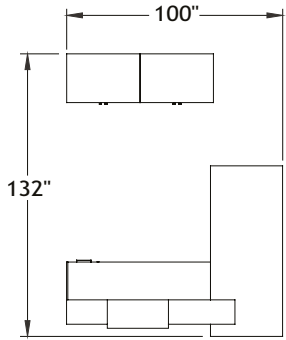

Typical Layouts

inb-c01

Laminate: Smoke Walnut and Polar White
 Glass: Jet Black
 Metal: Satin Nickel
 Handles: H052
 Vinyl: Ennis Fabrics - Turner Pacific Blue

Note: Fabrics are specified for informational purpose only and may be of different grades. Typical pricing is based on grade 2 fabric.

ITEM	QTY	CODE	DESCRIPTION	LIST PRICE \$	TOTAL \$
	1	RE 78100 INBL L GLR	Inbox - Left Lshaped counter 78" x 100" x 41"H	4 949	4 949
A	1	[DEL]	Option - LED	645	645
	2	[CAPF]	CAPF grommet	0	0
B	1	RE 18MOBE	Mobile Pedestal - Letter size	940	940
C	1	KBMOD 28	Keyboard Tray 28"	217	217
D	2	RE 243641 AR KB	Cabinet 24" x 36" x 41"H - doors with aluminium frame with integrated aluminum handles, Jet Black glass	2 537	5 074
				TOTAL:	11 825
				Total without options:	11 180
E	1	CYWE41GR2	Cyrus Chair - Grade 2	780	780
				TOTAL:	780