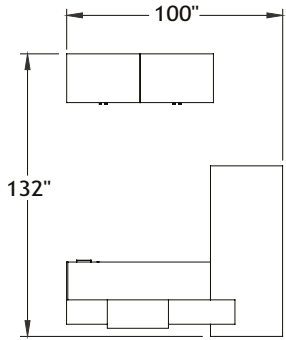

Typical Layouts

inb-c01

Laminate: Smoke Walnut and Polar White
 Glass: Jet Black
 Metal: Satin Nickel
 Handles: H052
 Vinyl: Ennis Fabrics - Turner Pacific Blue

Note: Fabrics are specified for informational purpose only and may be of different grades. Typical pricing is based on grade 2 fabric.

| ITEM | QTY | CODE | DESCRIPTION | LIST PRICE \$ | TOTAL \$ |
|------|-----|---------------------|---|------------------------|----------|
| | 1 | RE 78100 INBL L GLR | Inbox - Left Lshaped counter 78" x 100" x 41"H | 4 999 | 4 999 |
| A | 1 | [DEL] | Option - LED | 651 | 651 |
| | 2 | [CAPF] | CAPF grommet | 0 | 0 |
| B | 1 | RE 18MOBE | Mobile Pedestal - Letter size | 1 033 | 1 033 |
| C | 1 | KBMOD 28 | Keyboard Tray 28" | 233 | 233 |
| D | 2 | RE 243641 AR KB | Cabinet 24" x 36" x 41"H - doors with aluminium frame with integrated aluminum handles, Jet Black glass | 2 816 | 5 632 |
| | | | | TOTAL: | 12 548 |
| | | | | Total without options: | 11 897 |
| E | 1 | CYWE41GR2 | Cyrus Chair - Grade 2 | 858 | 858 |
| | | | | TOTAL: | 858 |