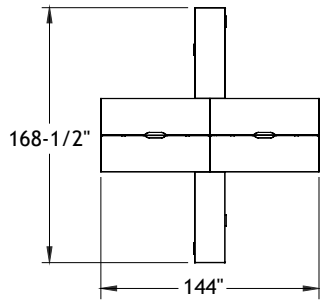

Typical Layouts

Benching

level-benching-c003

Laminate: Tundra
 Metal: Black
 Handles: H071
 Fabric: Logiflex - Foundation Rosewood

Note: Fabrics are specified for informational purpose only and may be of different grades. Typical pricing is based on grade 2 fabric.

ITEM	QTY	CODE	DESCRIPTION	LIST PRICE \$	TOTAL \$
A	2	LV 1572 UAS C1 BL PL	Acrylic divider screen 15"H x 72"	515	1 030
	2	LV 2472 MSYS BL NGR	Double rectangular desk 24" x 72" x 29"H	799	1 598
B	2	[WAVC]	Option - Cutout for wires	26	52
	2	[MGRL]	Option - Leg grommet	0	0
	2	LV 2472 YSMS BL NGR	Double rectangular desk 24" x 72" x 29"H	799	1 598
C	2	[WAVC]	Option - Cutout for wires	26	52
	2	[MGRR]	Option - Leg grommet	0	0
D	1	LV 2060 OKD25 BL	Shared high pedestal 20" x 60" x 25"H	1 706	1 706
	1	[CF]	Option - Full cushion - Grade 2	408	408
E	1	LV 2060 KOD25 BL	Shared high pedestal 20" x 60" x 25"H	1 706	1 706
	1	[CF]	Option - Full cushion - Grade 2	408	408
				Total	8 558
				Price per individual desk	2 140