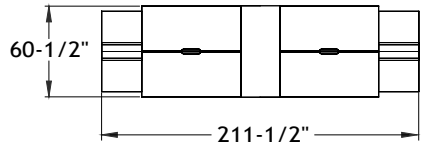

Typical Layouts

Benching

level-benching-fb001b

Laminate: Polar White and Audacity
 Metal: Chrome
 Fabrics: Momentum - Odyssey Ink and Marathon Toile

Note: Fabrics are specified for informational purpose only and may be of different grades. Typical pricing is based on grade 2 fabric.

ITEM	QTY	CODE	DESCRIPTION	LIST PRICE \$	TOTAL \$
A	2	LV 3066 MSI F	Double installed desk 30" x 66" x 29"H	581	1 162
	2	[WAVC]	Option - Cutout for wires	26	52
B	2	LV 3066 IMS F	Double installed desk 30" x 66" x 29"H	581	1 162
	2	[WAVC]	Option - Cutout for wires	26	52
C	2	LV 2466 UAC C1 CHR PL	Acrylic divider screen 24"H x 66"	632	1 264
D	4	LV 133042 UN22 CHR	Leg base storage 13" x 30" x 42"H	946	3 784
				Total	7 476
				Price per individual desk	1 869