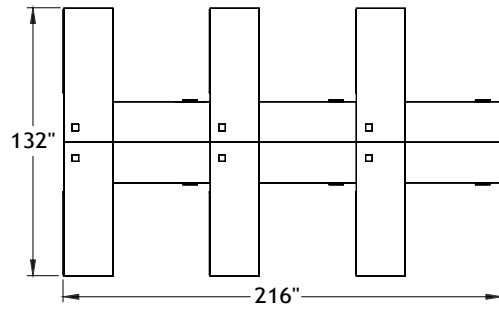

Typical Layouts

Benching

level-benching-fb004b

Laminate: Polar White and Audacity
 Metal: Chrome
 Handles: H052

ITEM	QTY	CODE	DESCRIPTION	LIST PRICE \$	TOTAL \$
	3	LV 2466 MY CHR GRL	Rectangular desk 24" x 66" x 29"H	1 040	3 120
A	3	[CCPF]	Option - CCPF grommet	26	78
	3	[MGRL]	Option - Leg grommet	0	0
B	3	LV 2466 YM CHR GRR	Rectangular desk 24" x 66" x 29"H	1 040	3 120
	3	[CCPF]	Option - CCPF grommet	26	78
	3	[MGRR]	Option - Leg grommet	0	0
C	3	LV 2048 MR NGR PM	Return 20" x 48" x 29"H - Modesty 10"H	501	1 503
	3	[MGRL]	Option - Leg grommet	0	0
D	3	LV 2048 RM NGR PM	Return 20" x 48" x 29"H - Modesty 10"H	501	1 503
	3	[MGRR]	Option - Leg grommet	0	0
E	6	LV 18LS MOBD	Mobile pedestal - Letter size	728	4 368
F	6	LV 2642 UAC C1 CHR PL	Acrylic divider screen 26"H x 42"	519	3 114
				Total	16 884
				Price per individual desk	2 814

Electrical Accessories

	1	BE-HW120	Starter cable with hardwire, 120" long	258	258
	6	WM44 32	Power and data cable support, 4 Simplex / 4 circuit, 32-1/2" long	415	2 490
	3	BE-J84	Junction Cable, 84" long	222	666
	2	BE-J54	Junction Cable, 156" long	169	338
	12	WM	Velcro tie	13	156
	1	8SR	Simplex removal tool	5	5
				Total	3 913