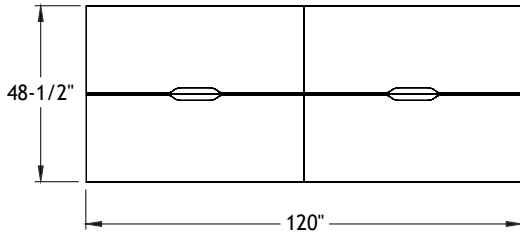

Typical Layouts

Benching

level-benching-fb006

Laminate: Polar White and Audacity
Metal: Chrome

ITEM	QTY	CODE	DESCRIPTION	LIST PRICE \$	TOTAL \$
A	2	LV 2460 YSF CHR B3	Double layering desk 24" x 60" x 29"H with 3"H support	749	1 498
	2	[WAVC]	Option - Cutout for wires	26	52
B	2	LV 2460 FYS CHR B3	Double layering desk 24" x 60" x 29"H with 3"H support	749	1 498
	2	[WAVC]	Option Cutout for wires	26	52
C	2	LV 1560 UAS C1 CHR PL	Acrylic divider screen 15"H x 60"	470	940
D	2	LV 1836 BBL25 CHR	High pedestal 18" x 36" x 25"H	631	1 262
				Total	5 302
				Price per individual desk	1 326