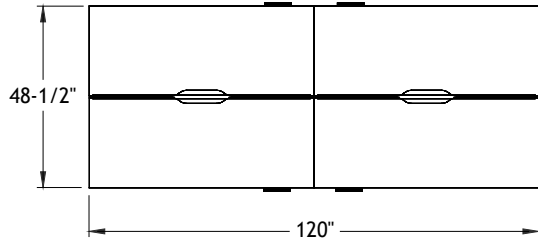

# Typical Layouts

## Benching

level-benching-fb006c

Laminate: Polar White and Audacity  
 Metal: Chrome  
 Handles: H052

ITEM	QTY	CODE	DESCRIPTION	LIST PRICE \$	TOTAL \$
A	2	LV 2460 YSMS CHR	Double rectangular desk 24" x 60" x 29"H	776	1 552
	2	[WAVC]	Option - Cutout for wires	26	52
	2	[MGRR]	Option - Leg grommet	0	0
B	2	LV 2460 MSYS CHR	Double rectangular desk 24" x 60" x 29"H	776	1 552
	2	[WAVC]	Option - Cutout for wires	26	52
	2	[MGRL]	Option - Leg grommet	0	0
C	2	LV 116007 SDC	Shelf for shared desk 11" x 60" x 07"H	492	984
D	4	LV 18LS MOBD	Mobile pedestal - Letter size	728	2 912
				Total	7 104
				Price per individual desk	1 776