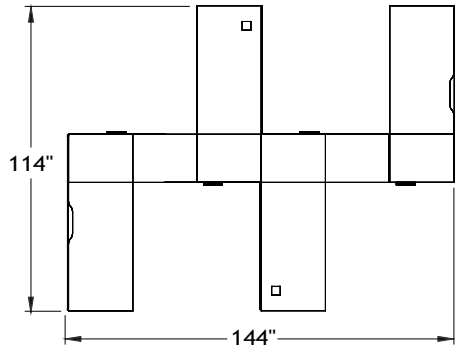

Typical Layouts

Benching

level-benching-fb007

Laminate: Polar White and Audacity
 Metal: Chrome
 Handles: H052

ITEM	QTY	CODE	DESCRIPTION	LIST PRICE \$	TOTAL \$
A	2	LV 2466 YF CHR B3	Layering desk 24" x 66" x 29"H with 3"H support	956	1 912
	2	[WAVC]	Option - Cutout for wires	26	52
B	4	LV 1836 K25 CHR	High pedestal 18" x 36" x 25"H	1 041	4 164
	4	[LKSN]	Option - Lock	44	176
C	2	LV 2466 UAC C1 CHR PL	Acrylic divider screen 24"H x 66"	632	1 264
D	2	LV 2466 YF CHR B3 GRL	Layering desk 24" x 66" x 29"H with 3"H support	956	1 912
	2	[CCPF]	Option - CCPF grommet	26	52
E	2	LV 2448 UAC C1 CHR PL	Acrylic divider screen 24"H x 48"	530	1 060
				Total	10 592
				Price per individual desk	2 648

Electrical Accessories

4	BE-HW120	Starter cable with hardwire, 120" long	258	1 032	
4	WM84 44	Power and data cable support, 8 Simplex / 4 circuit, 44-1/2" long	531	2 124	
1	8SR	Simplex removal tool	5	5	
				Total	3 161