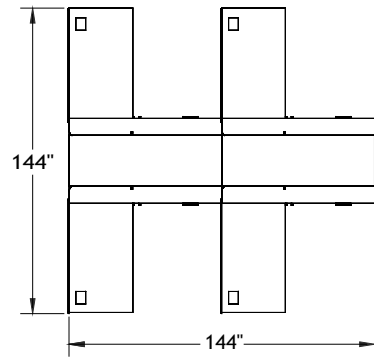

Typical Layouts

Focus

level-focus-c001b

Laminate: Polar White and Haze
 Metal: Chrome
 Handles: H052
 Fabric: Momentum - Millennium Peridot

Note: Fabrics are specified for informational purpose only and may be of different grades. Typical pricing is based on grade 2 fabric.

ITEM	QTY	CODE	DESCRIPTION	LIST PRICE \$	TOTAL \$
A	2	LV 3072 YF E CHR DR	Layering desk 30" x 72" x 29"H with cutout for shared hutch and drawer	1 098	2 196
	2	[MH3C] L	Option - Connectivity unit - 2 electric outlets	401	802
B	2	LV 3072 FY E CHR DR	Layering desk 30" x 72" x 29"H with cutout for shared hutch and drawer	1 098	2 196
	2	[MH3C] R	Option - Connectivity unit - 2 electric outlets	401	802
C	2	LV 2072 UN02R P CHR	High pedestal 20" x 72" x 25"H with drill holes for shared hutch	1 470	2 940
	2	[QIBL]	Option - Wireless charger	624	1 248
D	2	LV 2072 UN02L P CHR	High pedestal 20" x 72" x 25"H with drill holes for shared hutch	1 470	2 940
	2	[QIBL]	Option - Wireless charger	624	1 248
E	4	LV 2654 UAC C1 CHR PL	Acrylic divider screen 26"H x 54"	589	2 356
F	2	LV 247215 SFDH CHR	Shared storage hutch 24" x 72" x 15"H	2 102	4 204