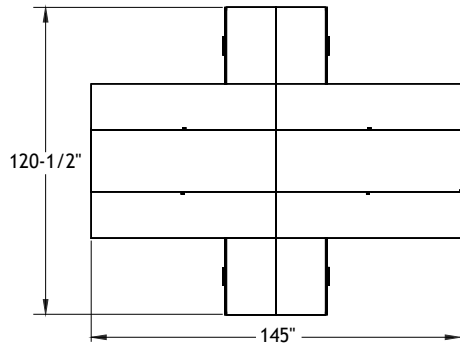

Typical Layouts

Focus

level-focus-c002

Laminate: Polar White and Ginger Root
 Metal: Chrome
 Handles: H052
 Fabric: Momentum - Millennium Nector

Note: Fabrics are specified for informational purpose only and may be of different grades. Typical pricing is based on grade 2 fabric.

ITEM	QTY	CODE	DESCRIPTION	LIST PRICE \$	TOTAL \$
A	2	LV 3072 YSF P CHR PG	Double layering desk 30" x 72" x 29"H with drill holes for shared hutch and pigeonhole unit	737	1 474
	2	[WAVC]	Option - Cutout for wires	24	48
	2	[QIBL A]	Option - Wireless charger	566	1 132
B	2	LV 3072 FYS P CHR PG	Double layering desk 30" x 72" x 29"H with drill holes for shared hutch and pigeonhole unit	737	1 474
	2	[WAVC]	Option - Cutout for wires	24	48
	2	[QIBL B]	Option - Wireless charger	566	1 132
C	2	LV 2060 OK25 CHR	High pedestal 20" x 60" x 25"H	1 020	2 040
D	2	LV 2060 KO25 CHR	High pedestal 20" x 60" x 25"H	1 020	2 040
E	2	LV 1560 SBS CHR	Tackboard divider screen - Grade 2 - 15"H x 60"	524	1 048
F	2	LV 247211 SDDB CHR	shared desk hutch 24" x 72" x 11"H	1 756	3 512
	2	[UAHS]	Option - Acrylic divider screen - 20"H x 72"	712	1 424
G	4	MCPU90	CPU holder	196	784
				Total	16 156
				Price per individual desk	4 039