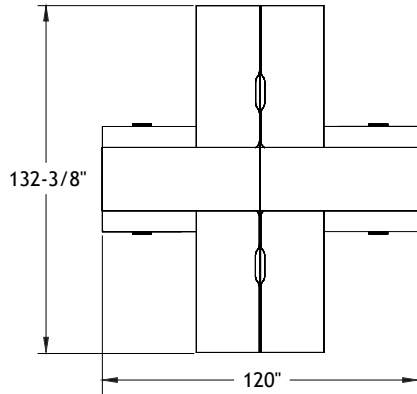

Typical Layouts

Focus

level-focus-fb002b

Laminate: Polar White and Ginger Root
 Metal: Chrome
 Handles: H052

ITEM	QTY	CODE	DESCRIPTION	LIST PRICE \$	TOTAL \$
A	2	LV 2466 FYS E CHR B3	Double layering desk 24" x 66" x 29"H with cutout for shared hutch and 3"H support	757	1 514
	2	[WAVC]	Option - Cutout for wires	26	52
B	2	LV 2466 YSF E CHR B3	Double layering desk 24" x 66" x 29"H with cutout for shared hutch and 3"H support	757	1 514
	2	[WAVC]	Option - Cutout for wires	26	52
C	2	LV 2060 KO25 CHR	High pedestal 20" x 60" x 25"H	1 125	2 250
D	2	LV 2060 OK25 CHR	High pedestal 20" x 60" x 25"H	1 125	2 250
E	2	LV 246011 HODH CHR	Shared storage hutch 24" x 60" x 11"H	1 498	2 996
F	2	[SAHP]	Option - Acrylic divider screen	690	1 380
		LV 1554 UAS C1 CHR PL	Acrylic divider screen 15"H x 54"	450	900
				Total	12 908
				Price per individual desk	3 227

Electrical Accessories

1	BE-HW120	Starter cable with hardwire, 120" long	258	258	
2	WM84 32	Power and data cable support, 8 Simplex / 4 circuit, 32-1/2" long	526	1 052	
1	BE-J84	Junction cable, 84" long	222	222	
1	8SR	Simplex removal tool	5	5	
				Total	1 537