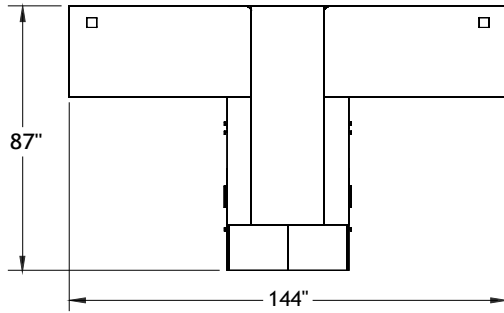

Typical Layouts

Focus

level-focus-fb003b

Laminate: Polar White and Ginger Root
 Metal: Chrome
 Handles: H052

ITEM	QTY	CODE	DESCRIPTION	LIST PRICE \$	TOTAL \$
A	1	LV 3072 YF E CHR B3 GRL	Layering desk 30" x 72" x 29"H with cutout for shared hutch and 3"H support	1 030	1 030
	1	[CCPF]	Option - CCPF grommet	26	26
B	1	LV 3072 FY E CHR B3 GRR	Layering desk 30" x 72" x 29"H with cutout for shared hutch and 3"H support	1 030	1 030
	1	[CCPF]	Option - CCPF grommet	26	26
C	1	LV 2072 UN02SR P CHR	High pedestal 20" x 72" x 25"H with drill holes for shared hutch	1 455	1 455
D	1	LV 2072 UN02SL P CHR	High pedestal 20" x 72" x 25"H with drill holes for shared hutch	1 455	1 455
E	1	LV 201564 VR CHR	Wardrobe tower 20" x 15" x 64"H	1 058	1 058
F	1	LV 201564 VL CHR	Wardrobe tower 20" x 15" x 64"H	1 058	1 058
G	1	LV 247215 SFDH CHR	Shared storage hutch 24" x 72" x 15"H	2 102	2 102
				Total	9 240
				Price per individual desk	4 620