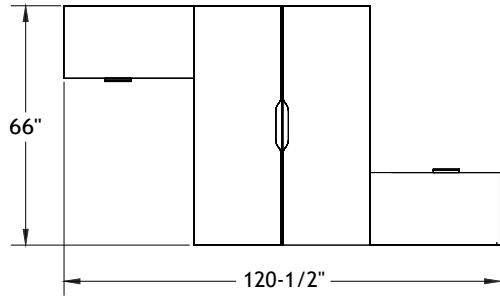

Typical Layouts

Focus

level-focus-fb004b

Laminate: Ginger Root
 Metal: Chrome
 Handles: H052

ITEM	QTY	CODE	DESCRIPTION	LIST PRICE \$	TOTAL \$
A	2	LV 2466 FM B3 CHR	Layering desk 24" x 66" x 29"H with 3"H support	615	1 230
	2	[WAVC]	Option - Cutout for wires	26	52
B	2	LV 2060 KO25 CHR	High pedestal 20" x 60" x 25"H	1 125	2 250
C	1	LV 1566 UAS C1 CHR PL	Acrylic divider screen 15"H x 66"	492	492
				Total	4 024
				Price per individual desk	2 012

Electrical Accessories

	1	BE-HW120	Starter cable with hardwire, 120" long	258	258
	1	WM84 32	Power and data cable support, 8 Simplex / 4 circuit, 32-1/2" long	526	526
	1	8SR	Simplex removal tool	5	5
				Total	789