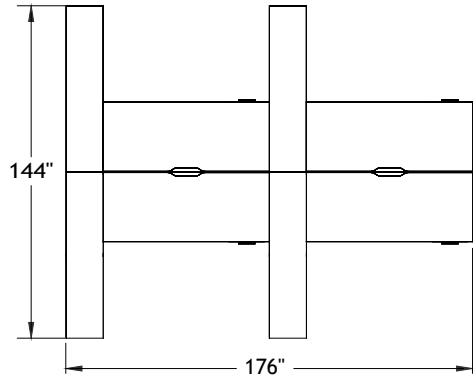

Typical Layouts

Focus

level-focus-fb005

Laminate: Polar White and Ginger Root
 Metal: Chrome
 Handles: H052

ITEM	QTY	CODE	DESCRIPTION	LIST PRICE \$	TOTAL \$
A	1	LV 3072 YSI F CHR	Double layering desk 30" x 72" x 29"H	676	676
	1	[WAVC]	Option - Cutout for wires	26	26
B	1	LV 3072 IYS F CHR	Double layering desk 30" x 72" x 29"H	676	676
	1	[WAVC]	Option - Cutout for wires	26	26
C	1	LV 3072 MSI F CHR	Double layering desk 30" x 72" x 29"H	596	596
	1	[WAVC]	Option - Cutout for wires	26	26
	1	[MGRL]	Option - Leg grommet	0	0
D	1	LV 3072 IMS F CHR	Double layering desk 30" x 72" x 29"H	596	596
	1	[WAVC]	Option - Cutout for wires	26	26
	1	[MGRR]	Option - Leg grommet	0	0
E	4	LV 18LS MOBD	Mobile pedestal - Letter size	728	2 912
F	2	LV 1572 UAS C1 CHR PL	Acrylic divider screen 15"H x 72"	515	1 030
G	2	LV 167242 UN23 O	Leg base storage 16" x 72" x 42"H	705	1 410
	2	[MGRR]	Option - Leg grommet	0	0
H	2	LV 167242 UN23 O	Leg base storage 16" x 72" x 42"H	705	1 410
	2	[MGRL]	Option - Leg grommet	0	0
				Total	9 410
				Price per individual desk	2 353

Electrical Accessories

	1	BE-HW120	Starter cable with hardwire, 120" long	258	258
	2	WM84 44	Power and data cable support, 8 Simplex / 4 circuit, 44-1/2" long	531	1 062
	1	BE-J96	Junction cable, 96" long	239	239
	1	8SR	Simplex removal tool	5	5
				Total	1 564