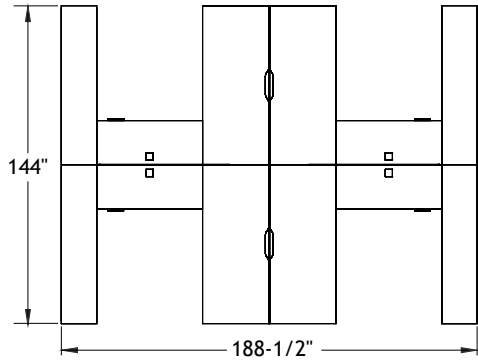

# Typical Layouts

## Focus

level-focus-fb006b

Laminate: Polar White and Ginger Root  
 Metal: Chrome  
 Handles: H052

ITEM	QTY	CODE	DESCRIPTION	LIST PRICE \$	TOTAL \$
A	2	LV 3072 MSYS CHR	Double rectangular desk 30" x 72" x 29"H	843	1 686
	2	[WAVC]	Option - Cutout for wires	26	52
	2	[MGRL]	Option - Leg grommet	0	0
B	2	LV 3072 YSMS CHR	Double rectangular desk 30" x 72" x 29"H	843	1 686
	2	[WAVC]	Option - Cutout for wires	26	52
	2	[MGRR]	Option - Leg grommet	0	0
C	4	LV 2048 BR GRC	Bridge 20" x 48" x 29"H	194	776
D	4	LV 18LS MOBD	Mobile pedestal - Letter size	728	2 912
E	4	LV 167242 UN23 O	Leg base storage 16" x 72" x 42"H	705	2 820
F	2	LV 1560 SAS C1 CHR PL	Acrylic divider screen 15"H x 60"	470	940
G	2	LV 1560 UAS C1 CHR PL	Acrylic divider screen 15"H x 60"	470	940
				Total	11 864
				Price per individual desk	2 966